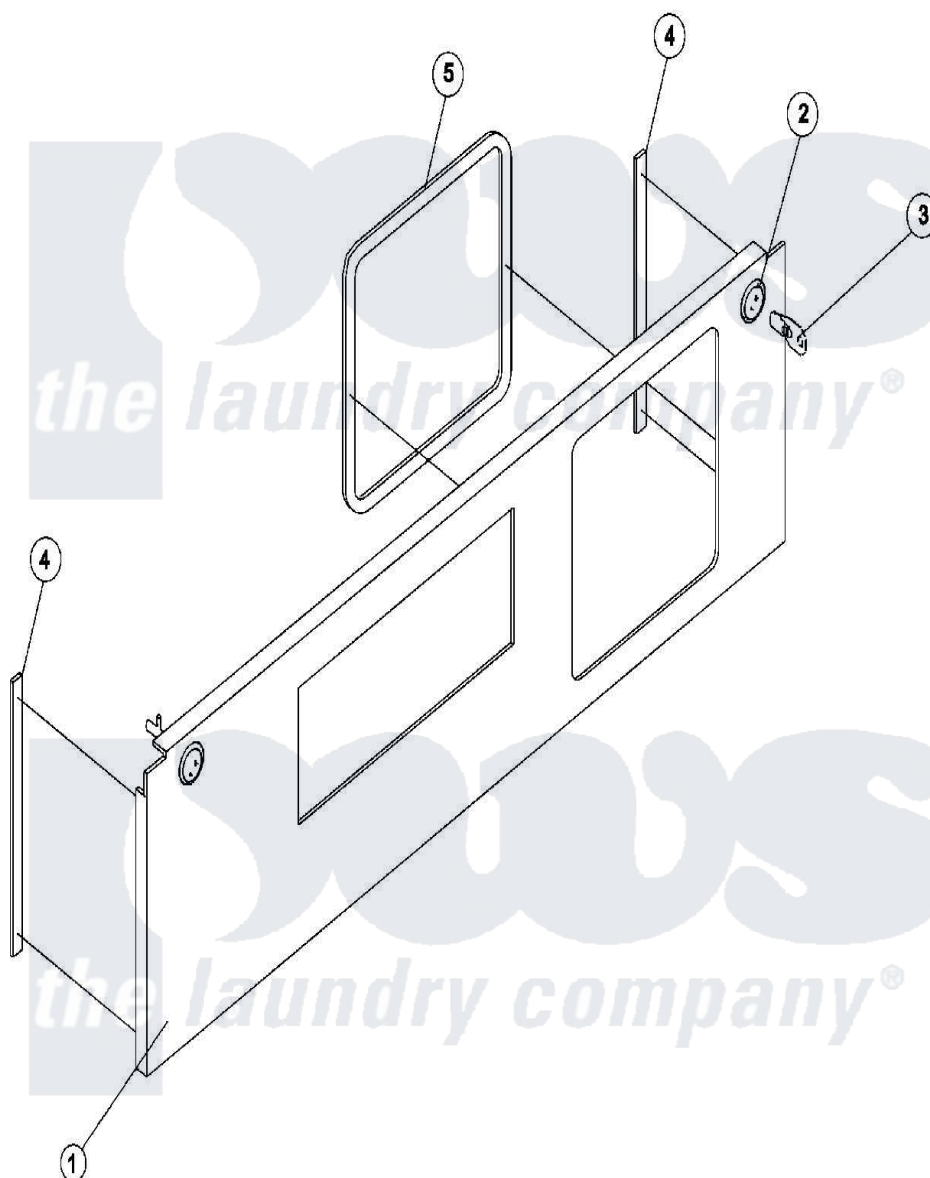

Maytag MLG31PCAWS 01 - COIN CONTROL DOOR ASSEMBLY

Maytag [Commercial Maytag MLG31PCAWS Dryer Parts](#) Parts Diagram 01 - COIN CONTROL DOOR ASSEMBLY
 Click on the part number to view part

Item	Original Part Number	Replaced By	Status	Part Description
001	A883376	W10148937		Maytag 330
"	A883379	W10148940		Maytag 330
"	A883380			Control Door, Assembly BSQ
002	A160040	160040		Dp Control
003	A160140	160140		Key Only F
004	A117603	117603		1 8 X 9 1
005	A117605	117605		1 4thk X 3