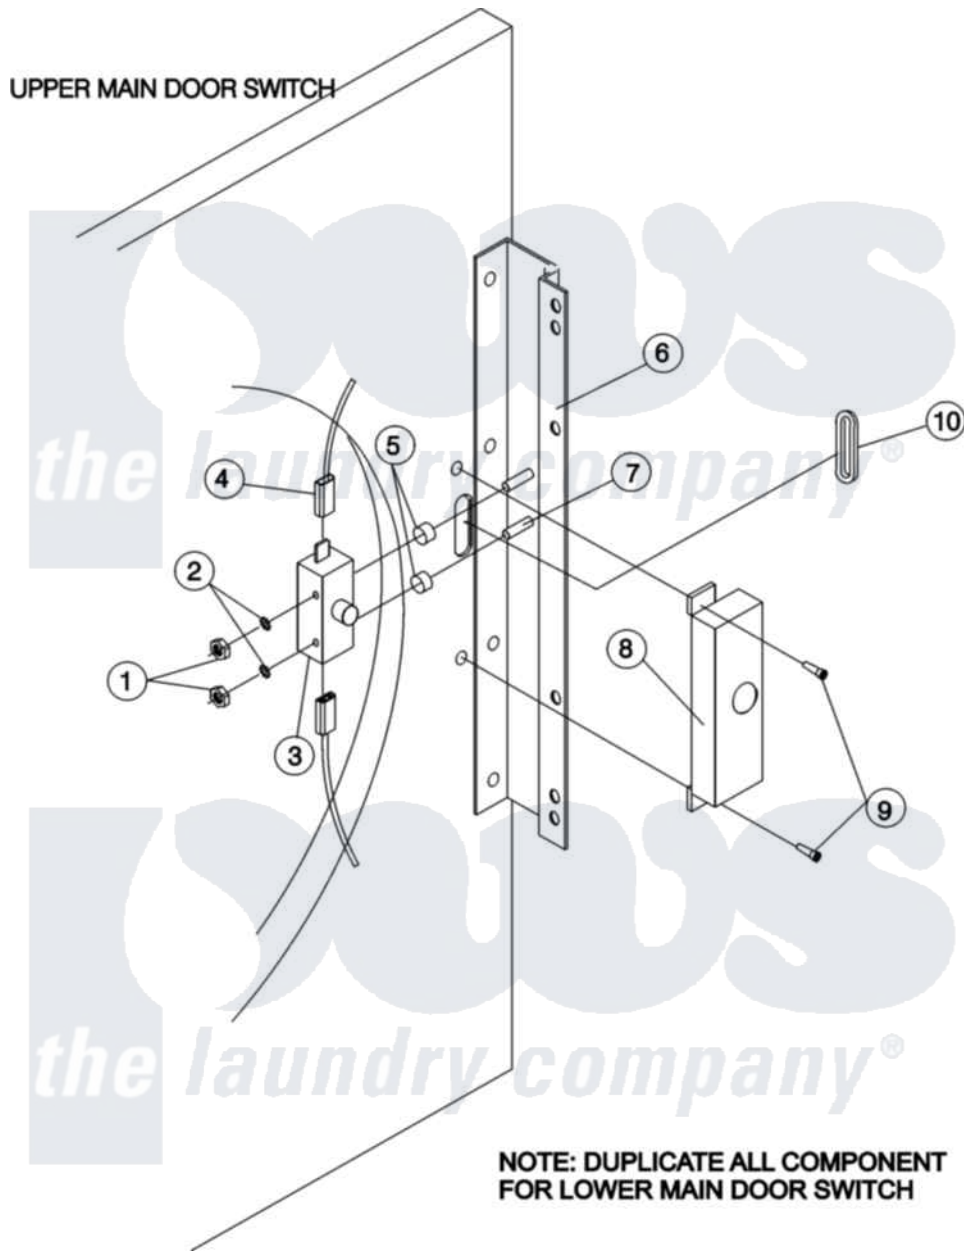

Maytag MLG31PCAWS 10 - MAIN DOOR SWITCH ASSEMBLY

Maytag Commercial Maytag MLG31PCAWS Dryer Parts Parts Diagram 10 - MAIN DOOR SWITCH ASSEMBLY
 Click on the part number to view part

Item	Original Part Number	Replaced By	Status	Part Description
001	A152013	152013		6-32 Hex N
002	A153008	153008		6 Split L
003	A137005	W10146741		SDS Door S
004	A121028	121028		1 4 X .032
005	A154281	154281		3 8 Stand
006	A801524		Not Available	BLACK DOOR HINGE
007	A153565	153565		6-32 X 1 S
008	A881246	W10148254		Main Door
009	A150201	150201		10-32 X 1
010	A121405	121405		Rubber Gro