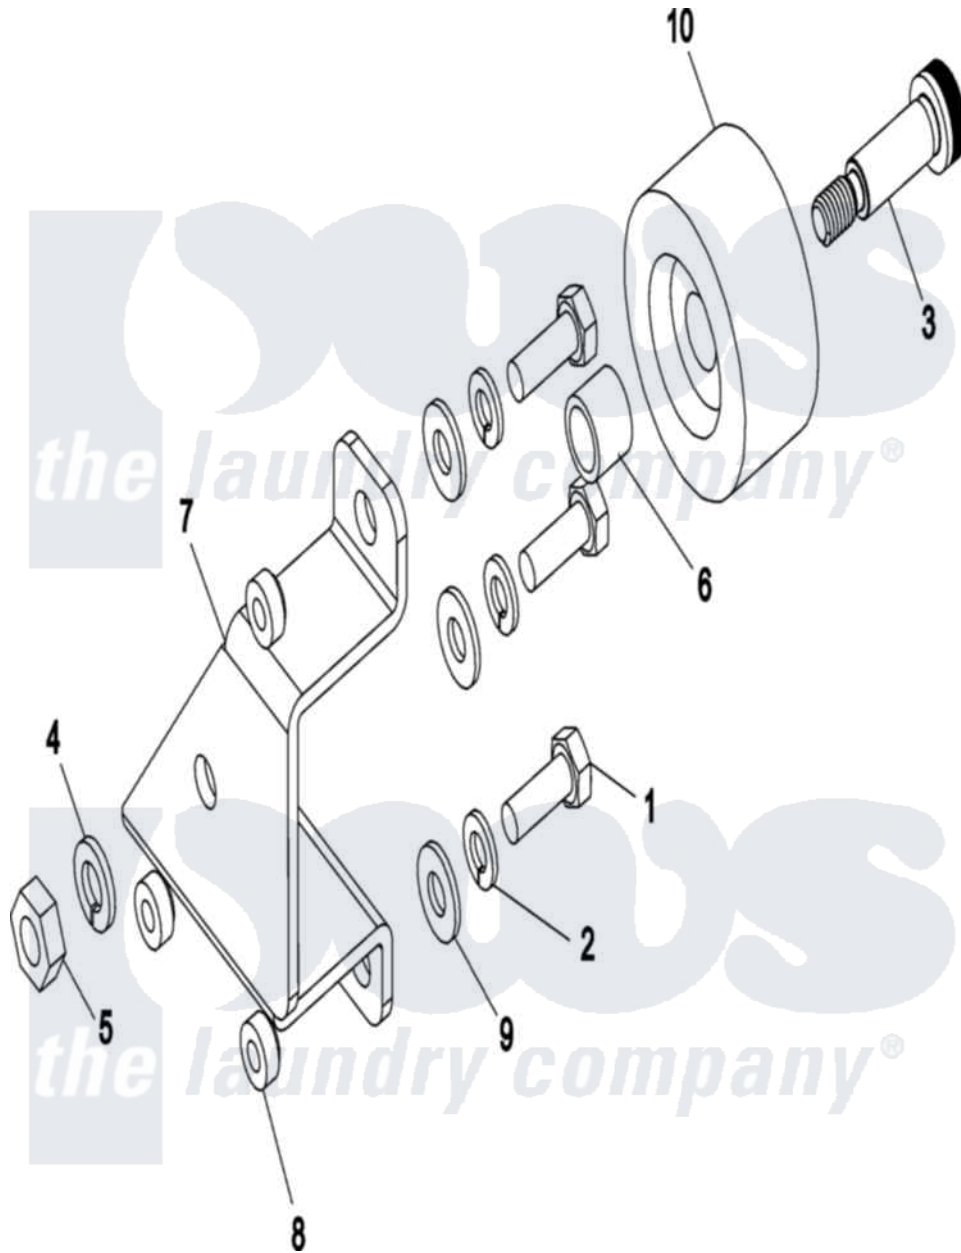

# Maytag MLG33PDAWW 07 - ROLLER WHEEL ASSEMBLY

Maytag [Commercial Maytag MLG33PDAWW Dryer Parts](#) Parts Diagram 07 - ROLLER WHEEL ASSEMBLY  
 Click on the part number to view part

Item	Original Part Number	Replaced By	Status	Part Description
001	A150510	<a href="#">150510</a>		1 4-20 X 3
002	A153007	<a href="#">153007</a>		1 4 Split
003	A154267		Not Available	M10x25MM SHOULDER SCREW
004	A153002	<a href="#">8182939</a>		Washer, Lock
005	A154013	<a href="#">154013</a>		M8 Steel H
006	A154284		Not Available	TUMBLER WHEEL SPACER
007	A318232	<a href="#">318232</a>		SI-20 Frt
"	A318233	<a href="#">318233</a>		SI-20 Frt
"	A318531	<a href="#">318531</a>		SI-20 Slot
"	A318532		Not Available	FT RT ROLLER WHEEL BRKT NOT SHOWN IN ILLUSTRATION
008	A153564	<a href="#">153564</a>		8-32 X 3 8
009	A153018	<a href="#">153018</a>		1 4 Flat
010	A180050		Not Available	WHEEL