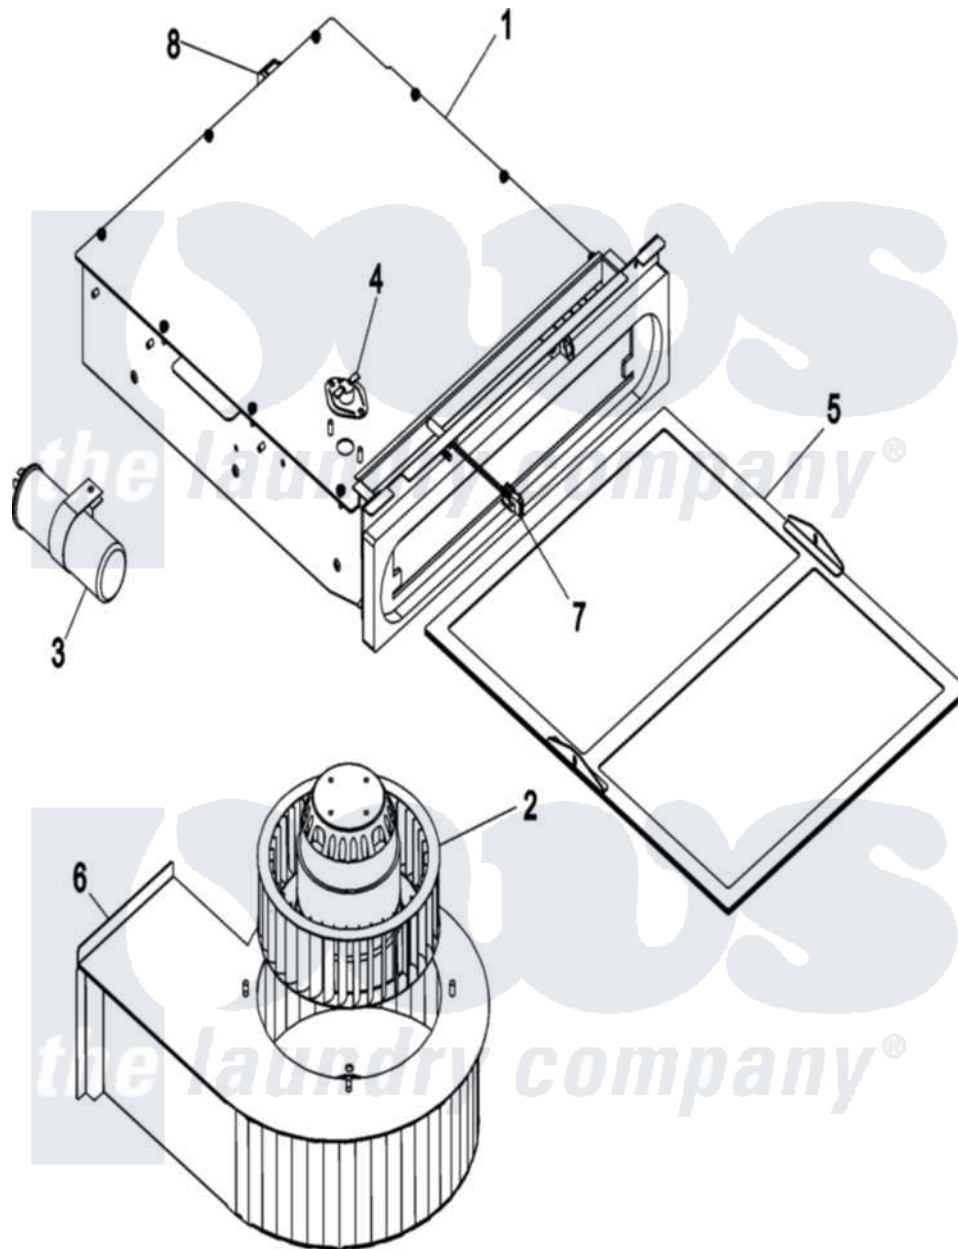

Maytag MLG33PDSWS 04 - BLOWER

Maytag Commercial Maytag MLG33PDSWS Dryer Parts Parts Diagram 04 - BLOWER
 Click on the part number to view part

Item	Original Part Number	Replaced By	Status	Part Description
001	A819193	W10147269		SI-31 PH8
002	A819185	W10147263		SL31-3131
003	A100639	100639		32MFD Capa
004	A130119	W10149306		L190 Temp
005	A319409	319409		SL3131 2nd
"	A819526	819526		SL3131 2nd
006	A818545	W10147189		SI-30 Blow
007	A818986	818986		SI2020 313
008	A122003	W10146710		Spst Door