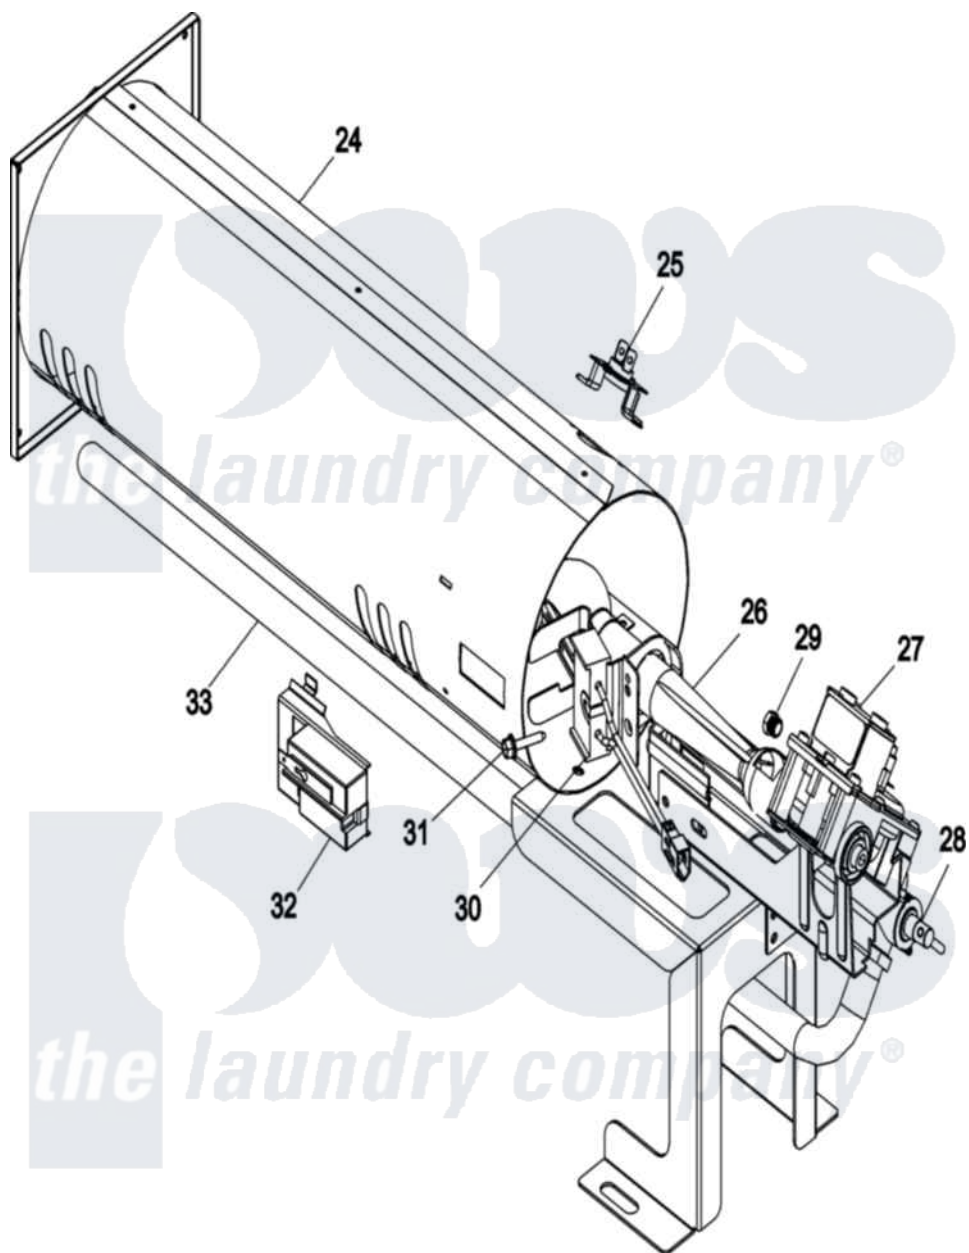

Maytag MLG33PDSWS 05 - BURNER

Maytag Commercial Maytag MLG33PDSWS Dryer Parts Parts Diagram 05 - BURNER
 Click on the part number to view part

Item	Original Part Number	Replaced By	Status	Part Description
024	A819313			Burner Chamber
"	A819314	W10147312		SL31-3131
025	A183112	183112		High Limit
026	A183144	183144		WP Inshot
027	A128944	128944		25M Gas VA
"	A884254	W10149072		SI-3131 `M
028	A141318	141318		3 8 90 Deg
029	A140880	140880		SL31 Gas2
"	A140905	140905		SL31 LP 4
030	A128910	8182970		Ignitor
031	A183145	183145		8-32 x 7 8 H
032	A130500	130500		RADIANT CO
033	A185096	185096		3 8 NPT Ma