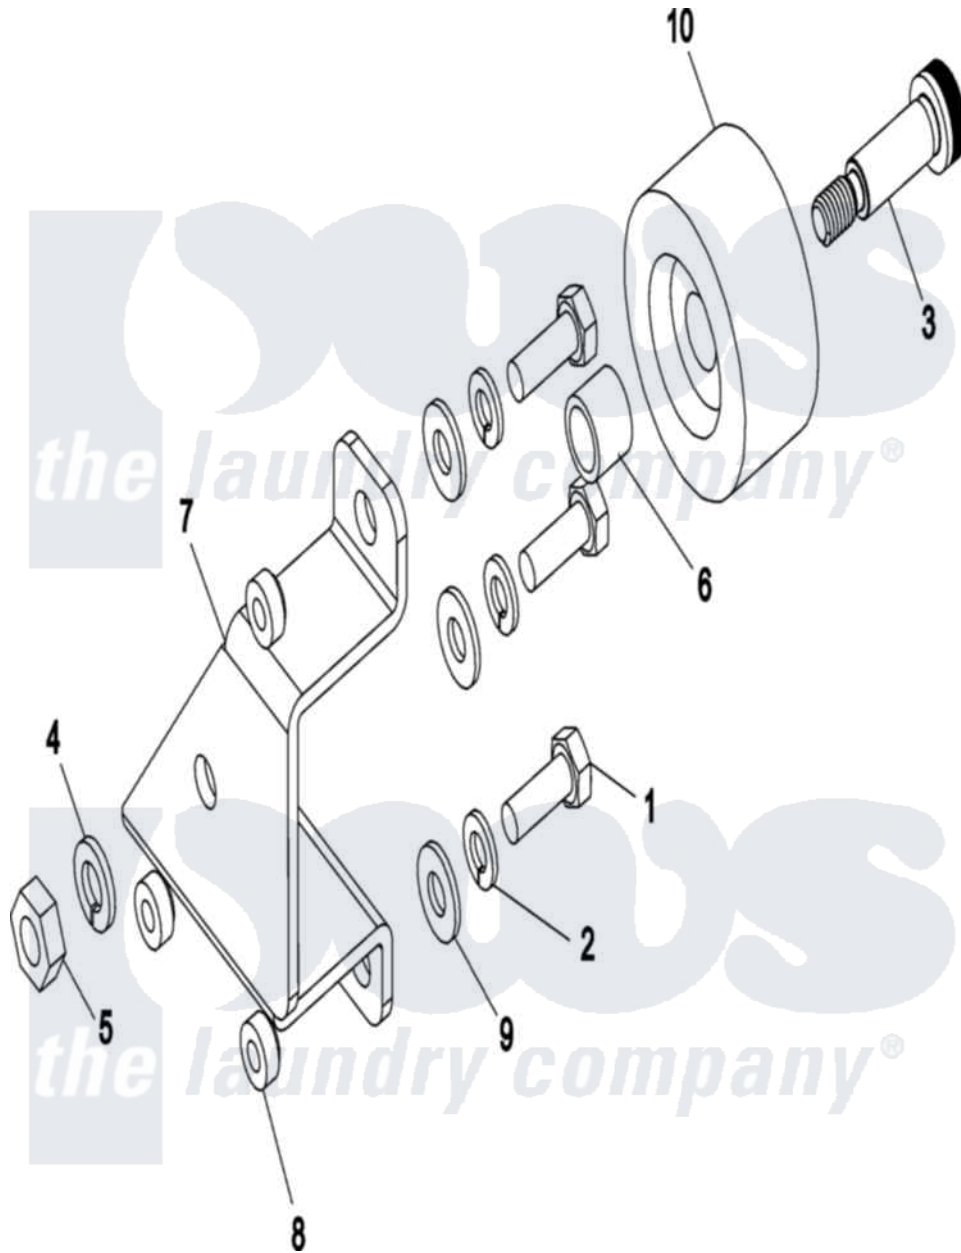

Maytag MLG33PDSWW 07 - ROLLER WHEEL ASSEMBLY

Maytag [Commercial Maytag MLG33PDSWW Dryer Parts](#) Parts Diagram 07 - ROLLER WHEEL ASSEMBLY
 Click on the part number to view part

Item	Original Part Number	Replaced By	Status	Part Description
001	A150510	150510		1 4-20 X 3
002	A153007	153007		1 4 Split
003	A154267		Not Available	M10x25MM SHOULDER SCREW
004	A153002	8182939		Washer, Lock
005	A154013	154013		M8 Steel H
006	A154284		Not Available	TUMBLER WHEEL SPACER
007	A318232	318232		SI-20 Frt
"	A318233	318233		SI-20 Frt
"	A318531	318531		SI-20 Slot
"	A318532		Not Available	FT RT ROLLER WHEEL BRKT NOT SHOWN IN ILLUSTRATION
008	A153564	153564		8-32 X 3 8
009	A153018	153018		1 4 Flat
010	A180050		Not Available	WHEEL