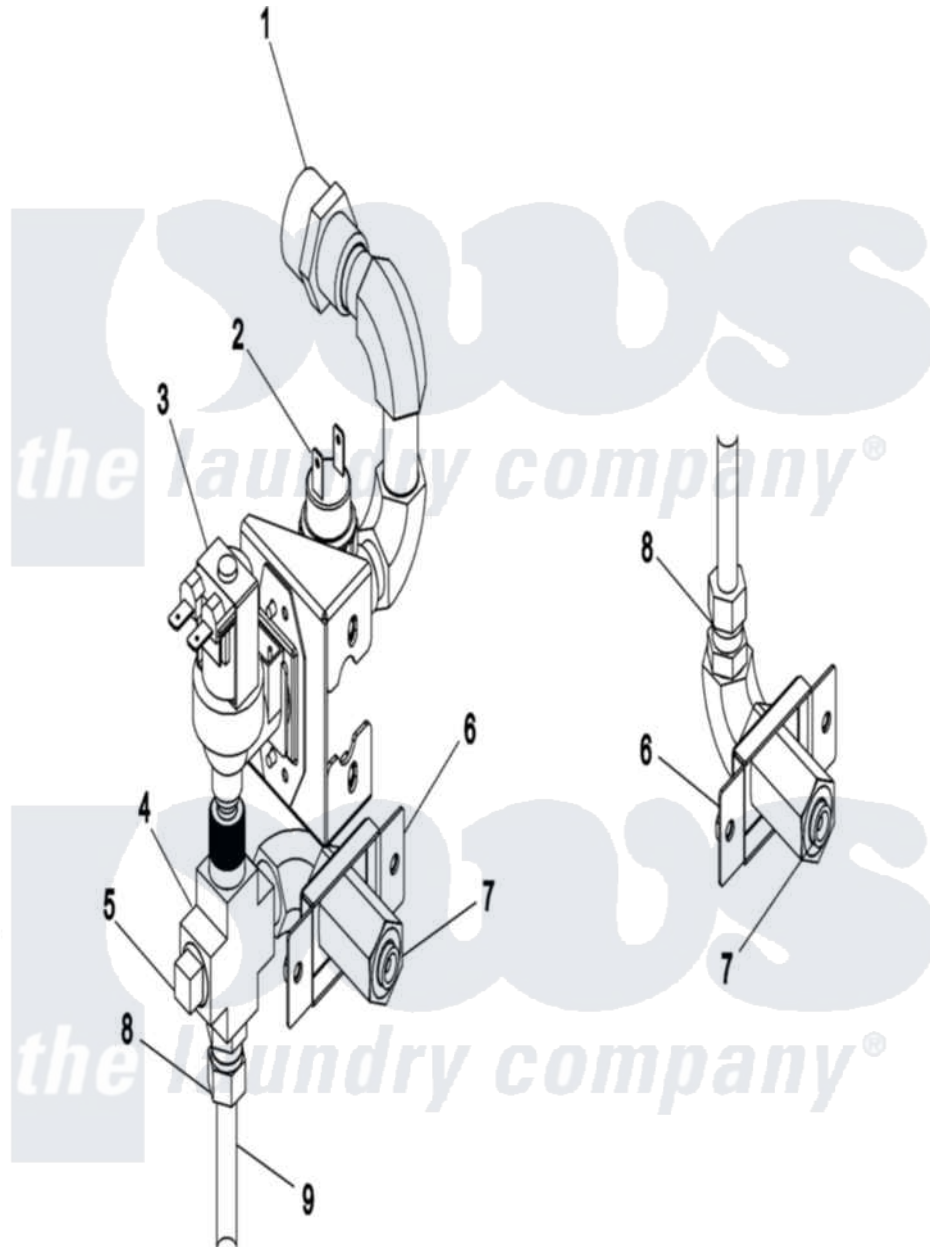

# Maytag MLG33PDSWW 08 - SAFE SYSTEM ASSEMBLY

Maytag Commercial Maytag MLG33PDSWW Dryer Parts Parts Diagram 08 - SAFE SYSTEM ASSEMBLY  
 Click on the part number to view part

Item	Original Part Number	Replaced By	Status	Part Description
001	A143025	<a href="#">143025</a>		3/8 NPT X
002	A136987	<a href="#">136987</a>		Water Jet
003	A165120		Not Available	VALVE WATER
004	<a href="#">A143236</a>			3/8- Brass Cross
005	A143251	<a href="#">143251</a>		3/8 Mpt B
006	<a href="#">A318422</a>			S.a.f.e. Bracket
007	A143581	<a href="#">143581</a>		FSS 3GPM 3
008	A143208	<a href="#">143208</a>		3/8 Comp X
009	A143099	<a href="#">143099</a>		3/8 OD X.0