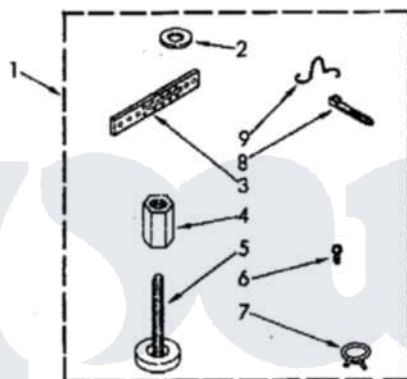

**MISCELLANEOUS PARTS**

FOR ORDERING INFORMATION REFER TO PARTS PRICE LIST

Whirlpool [Commercial Whirlpool CA2751XWG0 Washer Parts](#) Parts Diagram 07 - MISCELLANEOUS  
 Click on the part number to view part

Item	Original Part Number	Replaced By	Status	Part Description
1	3352532	<a href="#">285609</a>		Parts-Misc
2	<a href="#">16123</a>			Washer Inlet-Hose Miscellaneous Parts Must be Ordered Separately.
3	<a href="#">22965</a>			Strap, Grounding
4	<a href="#">62739</a>			Nut, Lock
5	389102	<a href="#">W10001130</a>		Foot, Leveling
6	132848	<a href="#">3400036</a>		Screw, 10-24 X 1
7	<a href="#">356138</a>			Clamp, Hose
8	3347868	<a href="#">W10339879</a>		Tie, Cable
9	<a href="#">3350222</a>			Retainer, Drain Hose