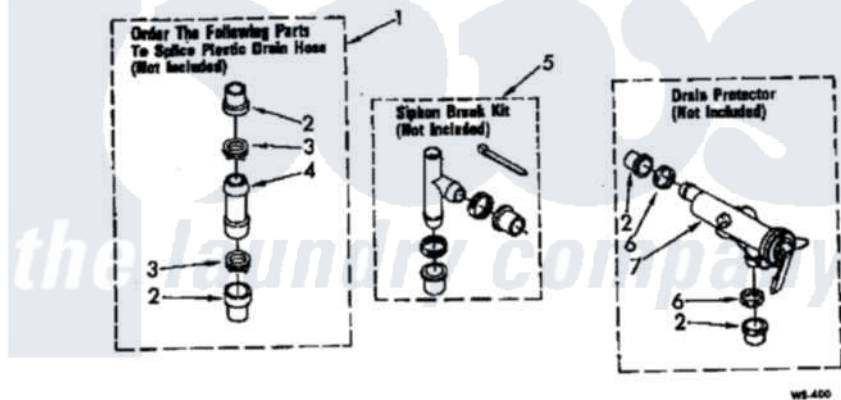

WATER SYSTEM PARTS
For Model: CA2751XWG0

WS 400

Whirlpool Commercial Whirlpool CA2751XWG0 Washer Parts Parts Diagram 13 - WATER SYSTEM
Click on the part number to view part

Item	Original Part Number	Replaced By	Status	Part Description
1	285442			Water System Parts
2	285321			Water System Parts
3	370447	285655		Clamp, Hose
4	16272			Connector, Straight
5	285320			Water System Parts
6	65349	285655		Clamp, Hose
7	367031			Water System Parts