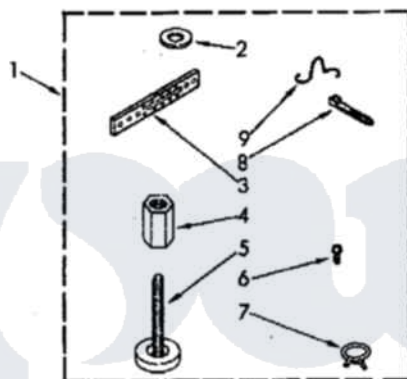

MISCELLANEOUS PARTS

FOR ORDERING INFORMATION REFER TO PARTS PRICE LIST

Whirlpool [Commercial Whirlpool CA2751XWN0 Washer Parts](#) Parts Diagram 07 - MISCELLANEOUS
 Click on the part number to view part

| Item | Original Part Number | Replaced By | Status | Part Description |
|------|-------------------------|---------------------------|--------|---|
| 1 | 3352532 | 285609 | | Parts-Misc |
| 2 | 16123 | | | Washer Inlet-Hose Miscellaneous Parts Must be Ordered Separately. |
| 3 | 22965 | | | Strap, Grounding |
| 4 | 62739 | | | Nut, Lock |
| 5 | 389102 | W10001130 | | Foot, Leveling |
| 6 | 132848 | 3400036 | | Screw, 10-24 X 1 |
| 7 | 356138 | | | Clamp, Hose |
| 8 | 3347868 | W10339879 | | Tie, Cable |
| 9 | 3350222 | | | Retainer, Drain Hose |