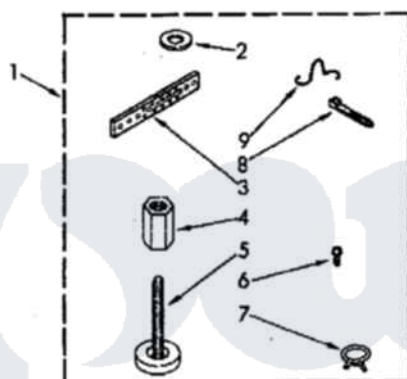

MISCELLANEOUS PARTS

FOR ORDERING INFORMATION REFER TO PARTS PRICE LIST

Whirlpool [Commercial Whirlpool CA2751XWW0 Washer Parts](#) Parts Diagram 07 - MISCELLANEOUS

[Click on the part number to view part](#)

Item	Original Part Number	Replaced By	Status	Part Description
1	3352532	285609		Parts-Misc
2	16123			Washer Inlet-Hose Miscellaneous Parts Must be Ordered Separately.
3	22965			Strap, Grounding
4	62739			Nut, Lock
5	389102	W10001130		Foot, Leveling
6	132848	3400036		Screw, 10-24 X 1
7	356138			Clamp, Hose
8	3347868	W10339879		Tie, Cable
9	3350222			Retainer, Drain Hose