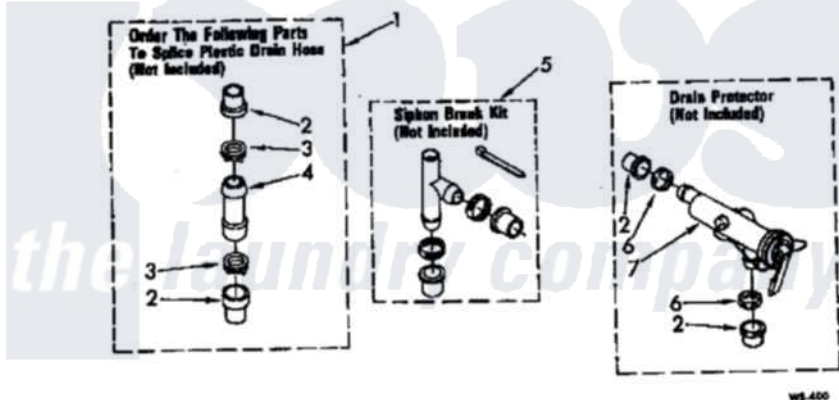

WATER SYSTEM PARTS
For Model: CA2751XWW0

Whirlpool [Commercial Whirlpool CA2751XWW0 Washer Parts](#) Parts Diagram 13 - WATER SYSTEM
Click on the part number to view part

Item	Original Part Number	Replaced By	Status	Part Description
1	285442			Water System Parts
2	285321			Water System Parts
3	370447	285655		Clamp, Hose
4	16272			Connector, Straight
5	285320			Water System Parts
6	65349	285655		Clamp, Hose
7	367031			Water System Parts