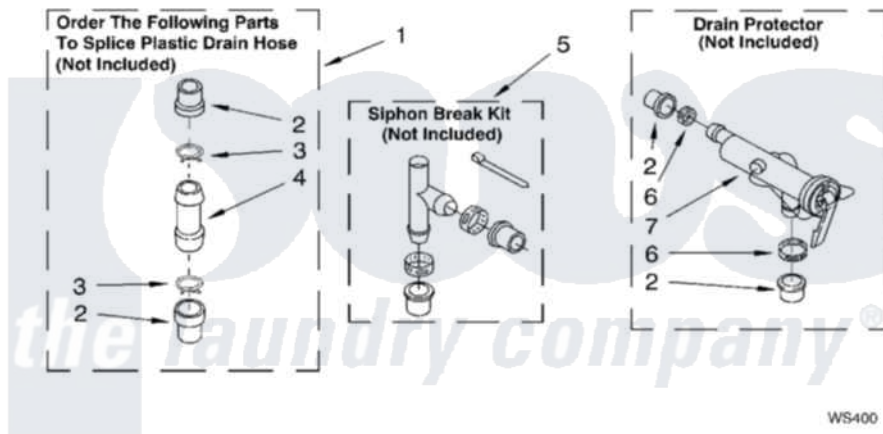

Whirlpool CAM2752JQ0 12 - WATER SYSTEM

WATER SYSTEM PARTS

For Model: CAM2752JQ0
(White)

8315970

18

[Whirlpool Commercial Whirlpool CAM2752JQ0 Washer Parts](#) Parts Diagram 12 - WATER SYSTEM
Click on the part number to view part

Item	Original Part Number	Replaced By	Status	Part Description
1			Not Available	
2	285321			Water System Parts
3	370447	285655		Clamp, Hose
4	16272			Connector, Straight
5	285320			Water System Parts
6	65349	285655		Clamp, Hose
7	367031			Water System Parts