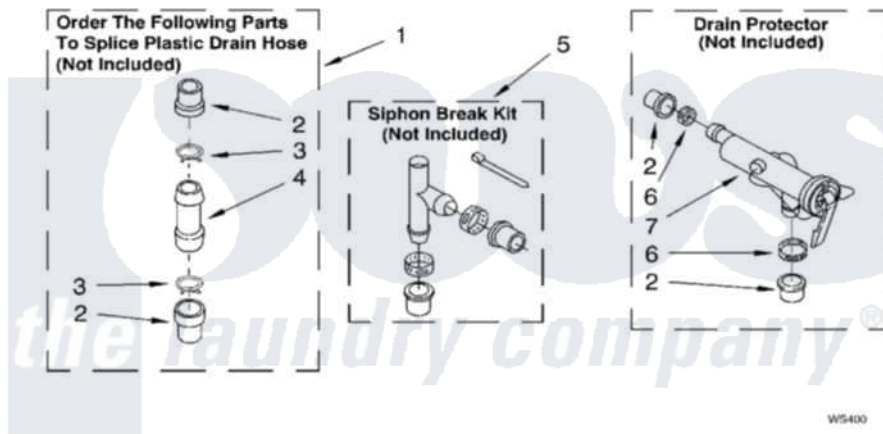

Whirlpool CAM2752KQ0 12 - WATER SYSTEM

WATER SYSTEM PARTS

For Model: CAM2752KQ0
(White)

8524722

16

[Whirlpool Commercial Whirlpool CAM2752KQ0 Washer Parts](#) Parts Diagram 12 - WATER SYSTEM
Click on the part number to view part

Item	Original Part Number	Replaced By	Status	Part Description
1	285442			Water System Parts
2	285321			Water System Parts
3	370447	285655		Clamp, Hose
4	16272			Connector, Straight
5	285320			Water System Parts
6	65349	285655		Clamp, Hose
7	367031			Water System Parts