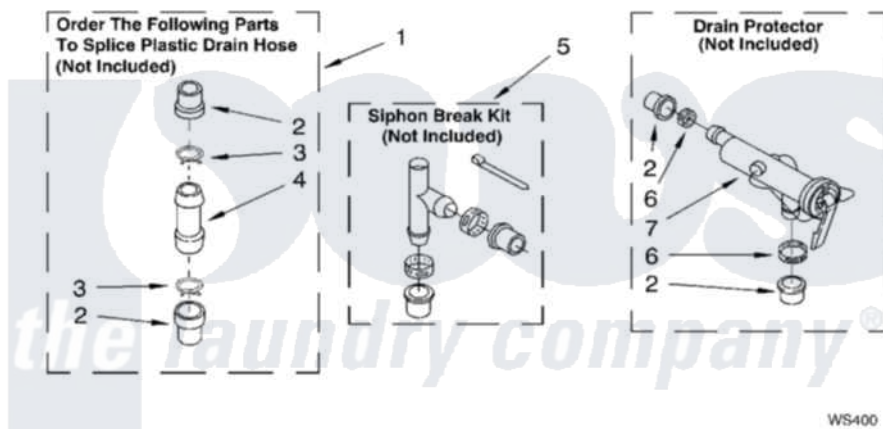

Whirlpool CAM2761JQ0 12 - WATER SYSTEM

WATER SYSTEM PARTS

For Model: CAM2761JQ0
(White)

.6816968

18

[Whirlpool Commercial Whirlpool CAM2761JQ0 Washer Parts](#) Parts Diagram 12 - WATER SYSTEM

[Click on the part number to view part](#)

| Item | Original Part Number | Replaced By | Status | Part Description |
|------|------------------------|------------------------|---------------|---------------------|
| 1 | | | Not Available | |
| 2 | 285321 | | | Water System Parts |
| 3 | 370447 | 285655 | | Clamp, Hose |
| 4 | 16272 | | | Connector, Straight |
| 5 | 285320 | | | Water System Parts |
| 6 | 65349 | 285655 | | Clamp, Hose |
| 7 | 367031 | | | Water System Parts |