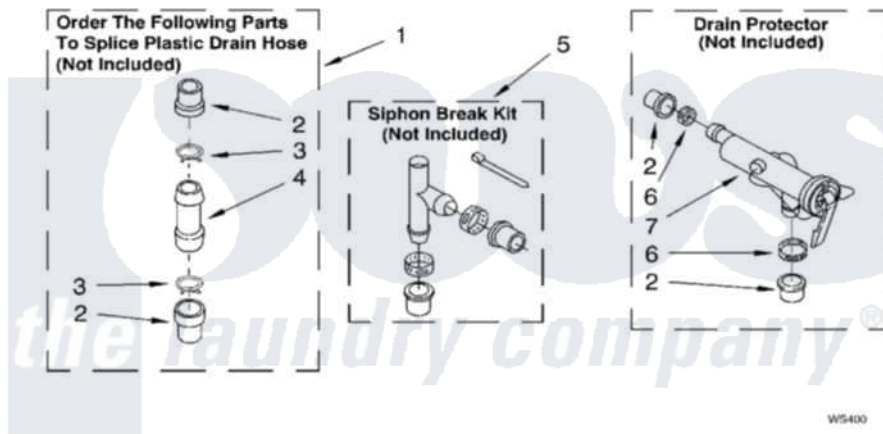

Whirlpool CAP2761KQ0 12 - WATER SYSTEM

WATER SYSTEM PARTS

For Model: CAP2761KQ0
(White)

8524725

16

[Whirlpool Commercial Whirlpool CAP2761KQ0 Washer Parts](#) Parts Diagram 12 - WATER SYSTEM
Click on the part number to view part

Item	Original Part Number	Replaced By	Status	Part Description
1	285442			Water System Parts
2	285321			Water System Parts
3	370447	285655		Clamp, Hose
4	16272			Connector, Straight
5	285320			Water System Parts
6	65349	285655		Clamp, Hose
7	367031			Water System Parts