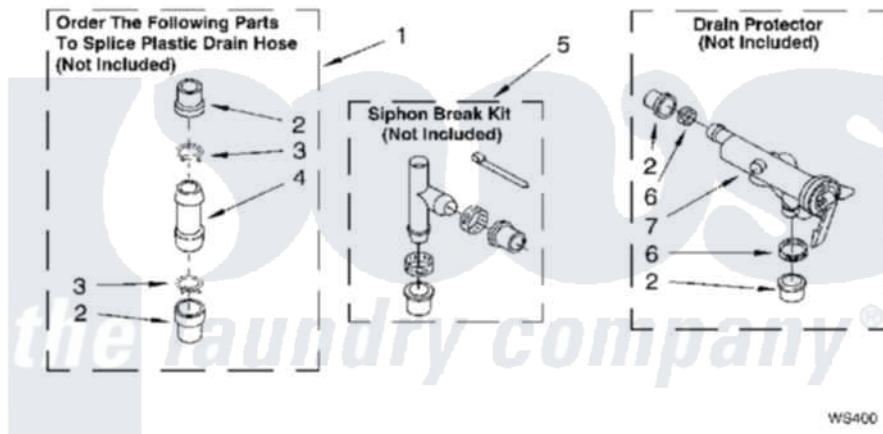

Whirlpool CAW2762EW0 10 - WATER SYSTEM

WATER SYSTEM PARTS

For Model CAW2762EW0

(W.A.S.)

Whirlpool [Commercial Whirlpool CAW2762EW0 Washer Parts](#) Parts Diagram 10 - WATER SYSTEM
 Click on the part number to view part

Item	Original Part Number	Replaced By	Status	Part Description
1			Not Available	
2	285321			Water System Parts
3	370447	285655		Clamp, Hose
4	16272			Connector, Straight
5	285320			Water System Parts
6	65349	285655		Clamp, Hose
7	367031			Water System Parts