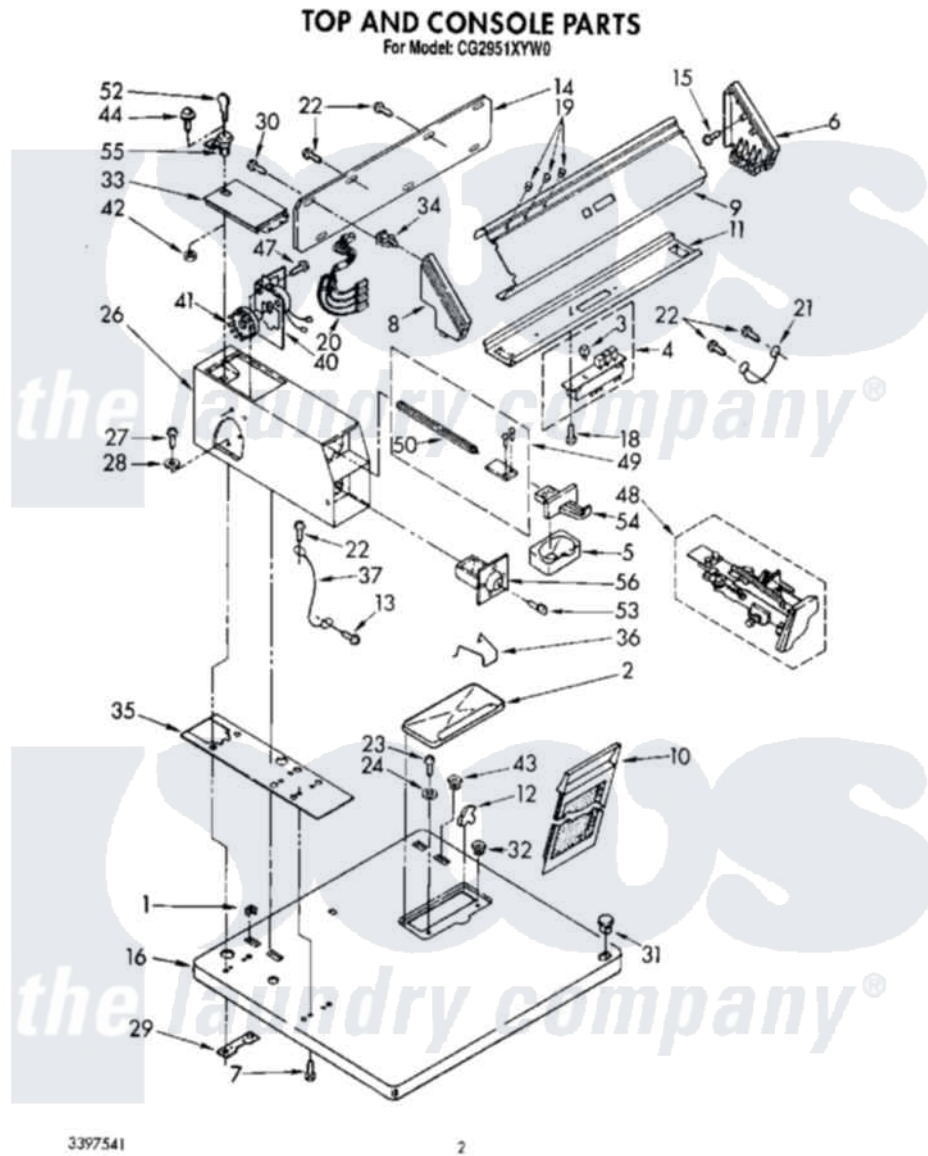

Whirlpool CG2951XYN0 02 - TOP AND CONSOLE

Whirlpool [Commercial Whirlpool CG2951XYN0 Dryer Parts](#) Parts Diagram 02 - TOP AND CONSOLE
Click on the part number to view part

Item	Original Part Number	Replaced By	Status	Part Description
1	358472			Stop, Push-In Top
2	688150	697367		Cover
"	689310	697368		Cover
"	689313		Not Available	Cover, Lint Screen (Golden Harvest)
3	3348587			Button, Pushbutton
4	3394732	3394075		Switch, Pushbutton
5	385421			Funnel, Coin
6	63795	285653		Endcap
7	98445			Screw, 10-16 X 3/4
8	3347710	3347718		End Cap
9	3393405	3387362		Panel, Control
10	690634	339392		Screen, Lint
11	3392280	3949733		Bracket, Control
12	339230	3978606		Hinge, Lint Lid
"	339229	W10044470		Hinge, RH
13	339805			Screw, 10-32 X 3/16

14	3387978		Panel, Rear Console
15	355326	Not Available	Screw, End Cap To Bracket (4)
16	3397289	3402300	Top
"	3397290	3402301	Top
"	3397291		Top
18	9424101	965173	Screw, 8 X 3/8 Phlps. Round Hd.
19	3348109		Lens Light
20	3388650	Not Available	Lights, Indicator (240 Volts)
21	690853		Wire, Ground
22	343641	681414	Screw, 10AB X 1/2
23	688983	487240	Screw, For Mtg. Service Capacitor
24	237446	487596	Washer
26	3395378	8527844	Case
"	3395379	279995	Case
"	3395380	Not Available	Case, Meter (Golden Harvest)
27	3349065		Bolt, Meter Case Mounting
28	138485		Washer, 5/16
29	3347825	3353813	Plate, Mounting
30	64211	388326	Screw, 8-18 X 1.25
31	387371		Lock, Plug Also Available
32	98460		Nut, Push-In
33	3351136		Service Door Assembly
"	3351137	Not Available	Door, Service (For Almond Model)
"	3351138	285880	Door
34	689559		Nut, Push-In
35	3348850	3954812	Cushion, Meter Case
36	3352295		Guide, Drawer
37	340025	687133	Wire
40	3387975	279737	Timer
41	3387974		Timing Cam
"	343777		Timing Cam
42	90406		Cage Nut, 5/16-18
43	358473		Nut, Push-In
44	358409		Screw And Washer
47	339805		Screw, 10-32 X 3/16