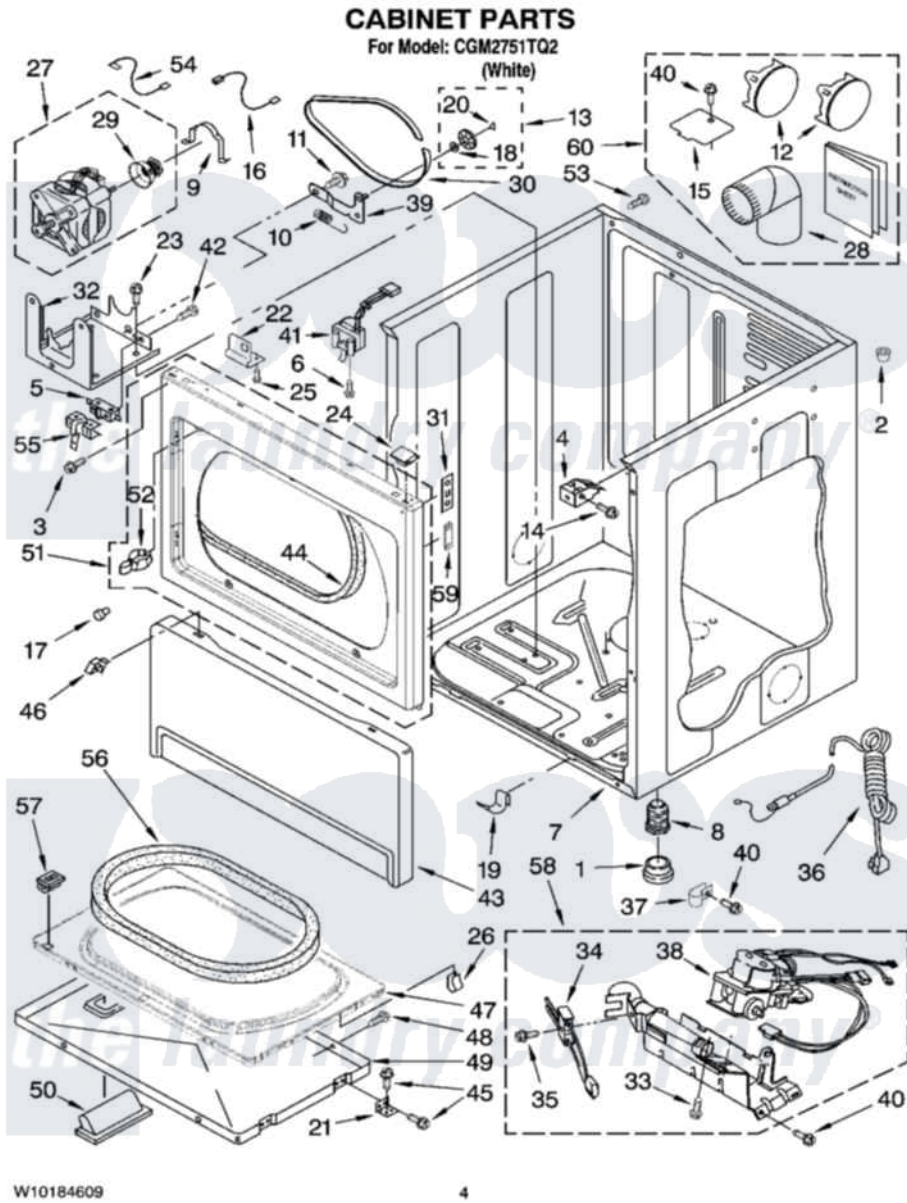

Whirlpool CGM2751TQ2 02 - CABINET PARTS

W10184609

4

Whirlpool [Commercial Whirlpool CGM2751TQ2 Dryer Parts](#) Parts Diagram 02 - CABINET PARTS
 Click on the part number to view part

Item	Original Part Number	Replaced By	Status	Part Description
1	3391943			Boot, Foot
2	356674			Cone, Wedge
3	W10045050			Screw, 10-16 x 1/2
4	3391846			Clip, Front Panel
5	3394881	279782		Switch-Lid
6	697773	3395530		Screw
7	8310656			Cabinet
8	3392100	49621		Feet-Leveling
"	279810			Foot-Optional
9	660658			Clamp, Motor Mounting 343481 685441
10	3387374			Spring, Idler
11	3389420			Retainer-Idler 1/4-20 X 1/16
12	697750	W10470674		Dryer Exhaust Kit
13	3388672	279640		Pulley-ldr
14	3391915	681615		Screw
15	3394331			Plate Cover