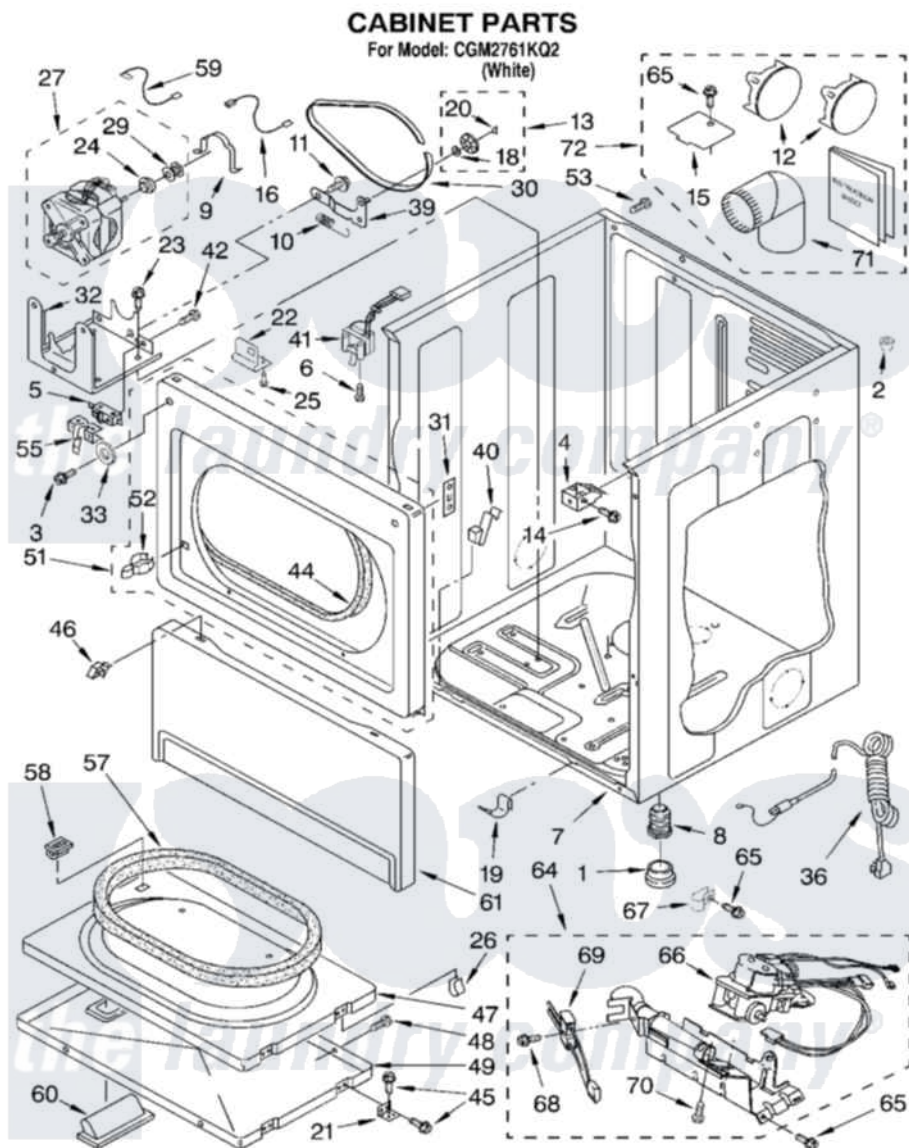

Whirlpool CGM2761KQ2 02 - CABINET PARTS

8533544

4

Whirlpool [Commercial Whirlpool CGM2761KQ2 Dryer Parts](#) Parts Diagram 02 - CABINET PARTS
Click on the part number to view part

Item	Original Part Number	Replaced By	Status	Part Description
1	3391943			Boot, Foot
2	356674			Cone, Wedge
3	3393258	3373329D		Screw
4	3391846			Clip, Front Panel
5	3394881	279782		Switch-Lid
6	697773	3395530		Screw
7	8310656			Cabinet
8	3392100	49621		Feet-Leveling
"	279810			Foot-Optional
9	660658			Clamp, Motor Mounting 343481 685441
10	3387374			Spring, Idler
11	3389420			Retainer-Idler 1/4-20 X 1/16
12	697750	W10470674		Dryer Exhaust Kit
13	3388672	279640		Pulley-ldr
14	3391915	681615		Screw
15	3394331			Plate Cover