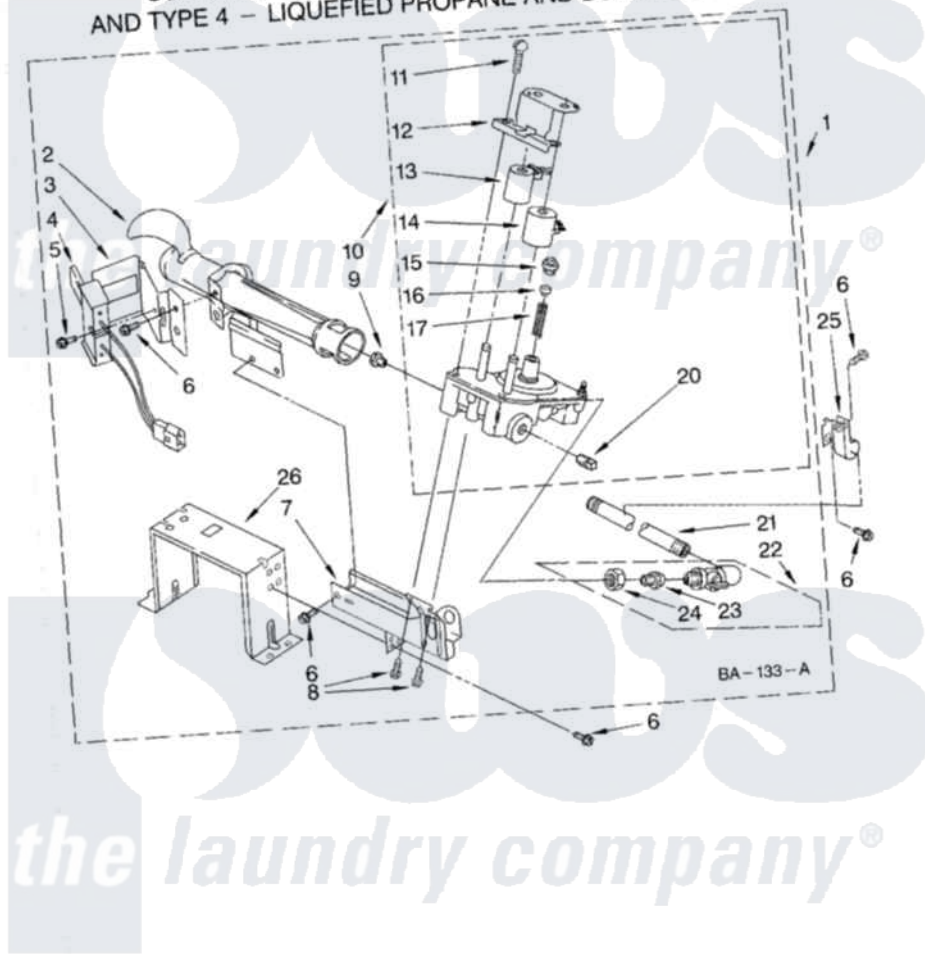

Whirlpool CGM2761KQ2 04 - 3401797 BURNER ASSEMBLY

3401797 BURNER ASSEMBLY For Model: CGM2761KQ2 (White)

USE WITH TYPE 1 - NATURAL, TYPE 2 - MIXED,
AND TYPE 4 - LIQUEFIED PROPANE AND BUTANE GASES

8533544

8

Whirlpool [Commercial Whirlpool CGM2761KQ2 Dryer Parts](#) Parts Diagram 04 - 3401797 BURNER ASSEMBLY
Click on the part number to view part

Item	Original Part Number	Replaced By	Status	Part Description
1	3401797	285904		Burner-Gas
2	688617	693140		Burner
3	694298			Bracket, Ignitor
4	686590	279311		Ignitor
5	3393909			Screw, 8-32 X 7/8
6	343641	681414		Screw, 10AB X 1/2
7	3389871		Not Available	Base, Burner
8	3387057			Screw, 10-16 X 1/2 Orifice, Burner
9	3397656			Orifice, Burner
"	15775	72017		Paint, Touch-Up
10	3401775	279923		NAT Gas
11	694421			Screw, Bracket Mounting
12	694538			Bracket, Shunt
13	694540			Coil, 60 Hz
14	694539			Coil, 60 Hz
15	694424			Leak, Limiter

16	694423		Screw, Regulator Adjustment
17	694422		Spring, Regulator
20	239822	W10295523	Plug, Pipe
21	3387224	Not Available	Pipe, Gas Supply
22	697441		Valve And Union Shut-Off
23	3393767		Pipe, Tail
24	233076		Nut, Compression
25	3387561		Clamp-Pipe
26	3389889		Bracket, Support
"	N/A	Not Available	FOLLOWING PARTS NOT ILLUSTRATED
"	694572	49572A	Conversion Kit To Type L.p.g.f