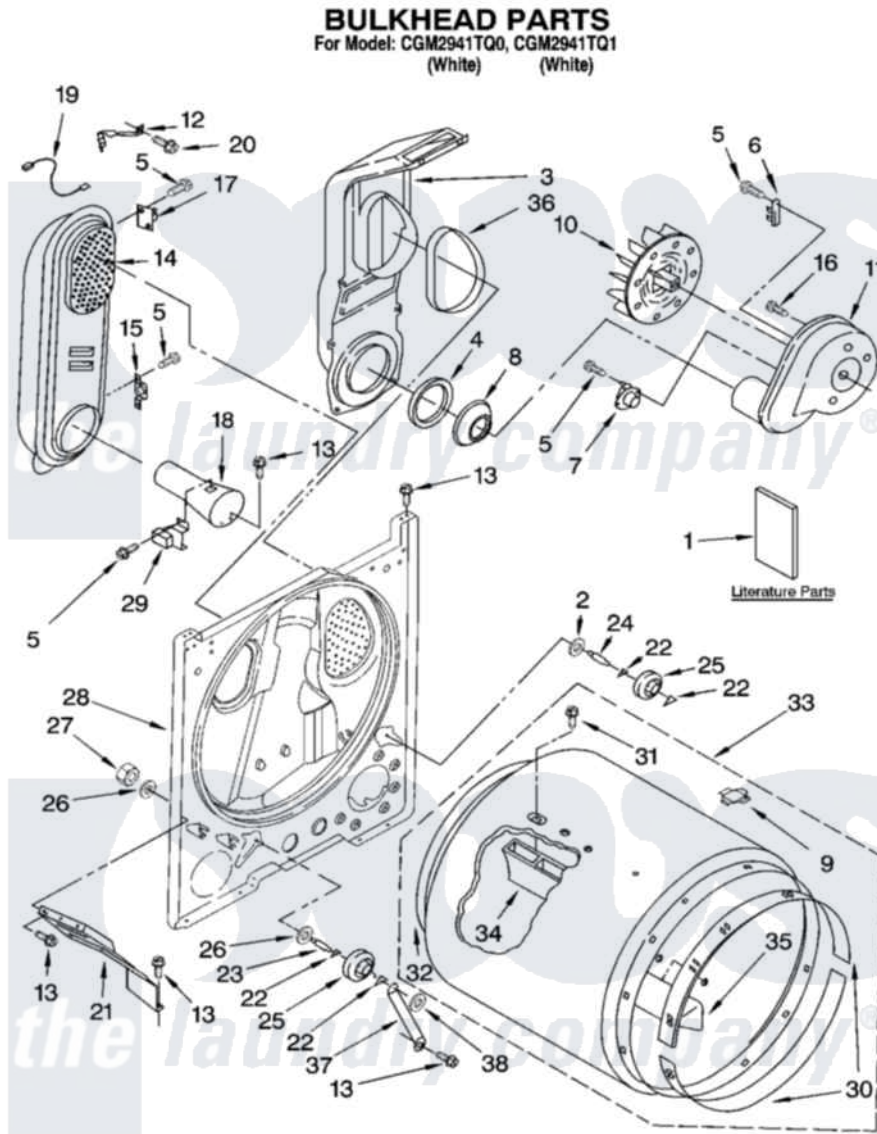

Whirlpool CGM2941TQ1 01 - BULKHEAD PARTS

W10119633

2

Whirlpool [Commercial Whirlpool CGM2941TQ1 Dryer Parts](#) Parts Diagram 01 - BULKHEAD PARTS
Click on the part number to view part

Item	Original Part Number	Replaced By	Status	Part Description
1	8563800		Not Available	Instructions, Installation
"	8576820			Label, Wiring Diagram
"	W10119633			Repair Parts List
2	3388703			Washer, Support
3	348368			Lint Chute Assembly
4	347139			Seal, Lint Chute
5	90767			Screw, 8A X 3/8 HeX Washer Head Tapping
6	3392519			Thermal Limiter
7	3387134			Thermostat, Internal-Bias
8	696302			Shield, Exhaust
9	8066086			Plug, Drum Hole
10	694089			Wheel, Blower
11	8577230			Housing, Blower
12	3398161	279771		CLIP
13	343641	681414		Screw, 10AB X 1/2
14	8530285	279980		Box

15	3403140		Thermostat, High-Limit 205F
16	3390647	488729	Screw
17	280010		Kit, Thermal Cut-Off
18	8066049		Funnel, Burner Light
19	3401707		Jumper, Tco-High Limit
20	489463		Screw, 8-18 X 1/16
21	3406022		Bracket, Bulkhead
22	690997		Washer, Thrust
23	3399506	W10359270	Shaft, Drum Roller Threads
24	3399507	W10359269	Shaft, Drum Roller Threads
25	3397590	349241T	Support
26	348197		Washer, Support
27	3359452		Nut, Lock
28	3403410		Bulkhead
29	338906		Radiant, Sensor
30	692526	279441	BeaRng-Rng
31	W10109200		Screw, Baffle Mounting
32	3406130	279857	Seal
33	695587		Drum Assembly
34	692490		Baffle, Drum
35	3403636		Baffle, Drum
36	339956		Seal, Air Duct To Bulkhead
37	3976434		Bracket, Support Shaft
38	90296		Nut, Push On