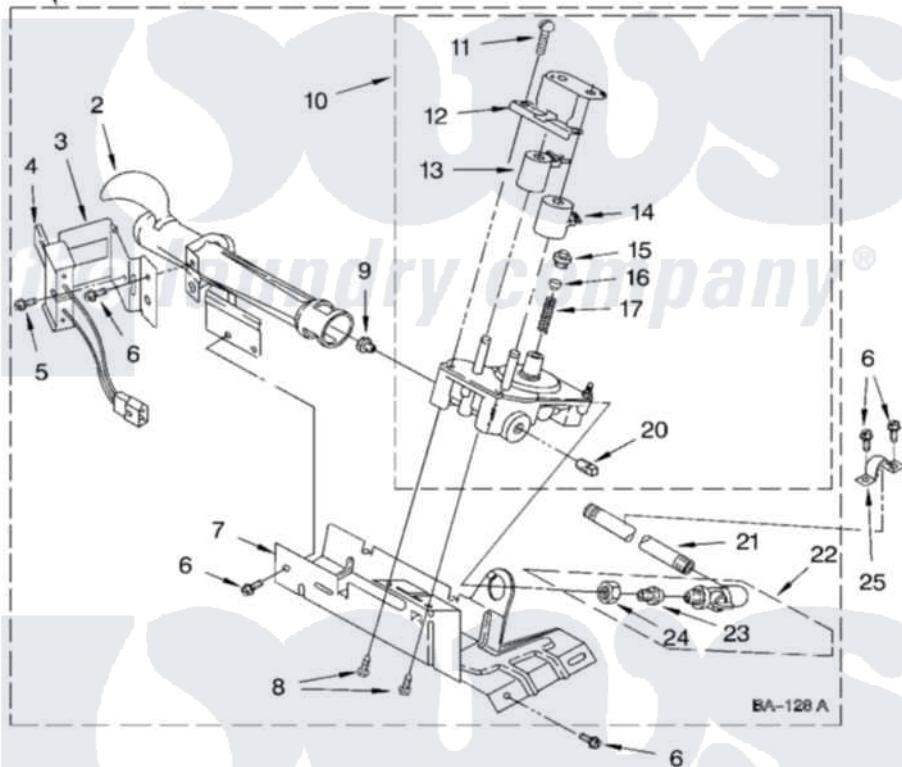

Whirlpool GCGM2901JQ0 05 - 3401771 BURNER

3401771 BURNER ASSEMBLY

For Model: GCGM2901JQ0
(White)

1 USE WITH TYPE 1 - NATURAL, TYPE 2 - MIXED, TYPE 3 - MANUFACTURED
AND TYPE 4 - LIQUEFIED PROPANE AND BUTANE GASES

8316582

8

Whirlpool [Commercial Whirlpool GCGM2901JQ0 Dryer Parts](#) Parts Diagram 05 - 3401771 BURNER
Click on the part number to view part

Item	Original Part Number	Replaced By	Status	Part Description
1	3401771	W10492502		Burner-Gas
2	688617	693140		Burner
3	694298			Bracket, Ignitor
4	686590	279311		Ignitor
5	3393909			Screw, 8-32 X 7/8
6	343641	681414		Screw, 10AB X 1/2
7	693986			Base, Burner
8	3387057			Screw, 10-16 X 1/2 Orifice, Burner
9	234826			Orifice, Burner Type 1
"	15775	72017		Paint, Touch-Up
"	15419		Not Available	Orifice, Burner (Type 3)
"	229742			Orifice, Burner
"	234868			Orifice, Burner
10	3401775	279923		NAT Gas
11	694421			Screw, Bracket Mounting
12	694538			Bracket, Shunt