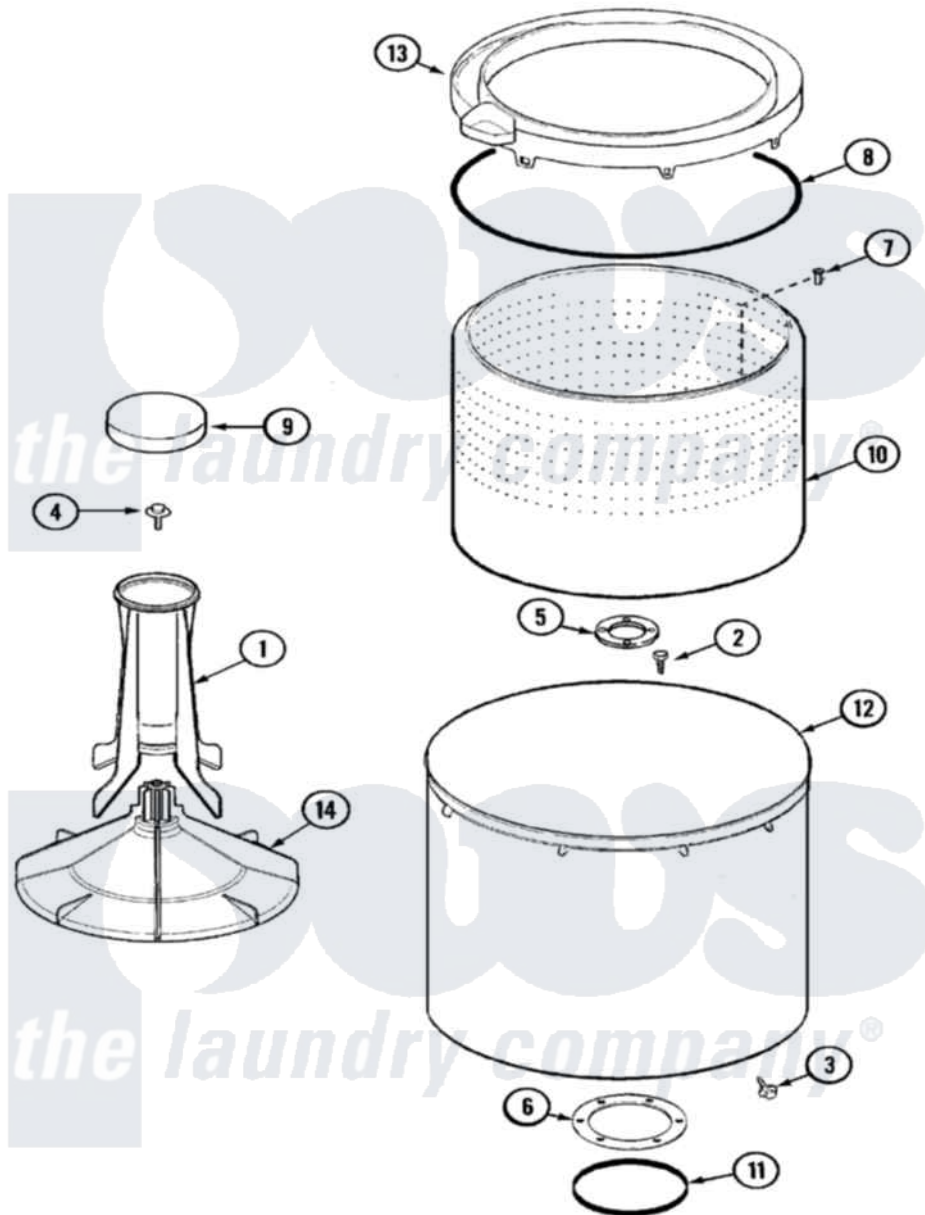

# Admiral AAV1100AWW 08 - TUB

Admiral [Residential Admiral AAV1100AWW Washer Parts](#) Parts Diagram 08 - TUB  
 Click on the part number to view part

Item	Original Part Number	Replaced By	Status	Part Description
1	<a href="#">21001521</a>			Top, Agitator
2	21001510	<a href="#">22002947</a>		Bolt, Tub
3	25-7953	<a href="#">22002933</a>		Screw
4	25-8004	<a href="#">W10309247</a>		Screw
5	<a href="#">35-3685</a>			Gasket, Basket To Centerpost
6	<a href="#">35-3686</a>			Gasket, Tub To Housing
7	25-7967	<a href="#">3400504</a>		Screw
8	<a href="#">35-2328</a>			Seal, Tub Top
9	21001528			CAP, AGITATOR
10	<a href="#">21001529</a>			Basket Assembly
11	<a href="#">35-2978</a>			Seal, Tub/Housing
12	<a href="#">35-3700</a>			Tub Assembly
13	21001531		Not Available	TOP, TUB (PLASTIC)
14	<a href="#">21001530</a>			Base, Agitator