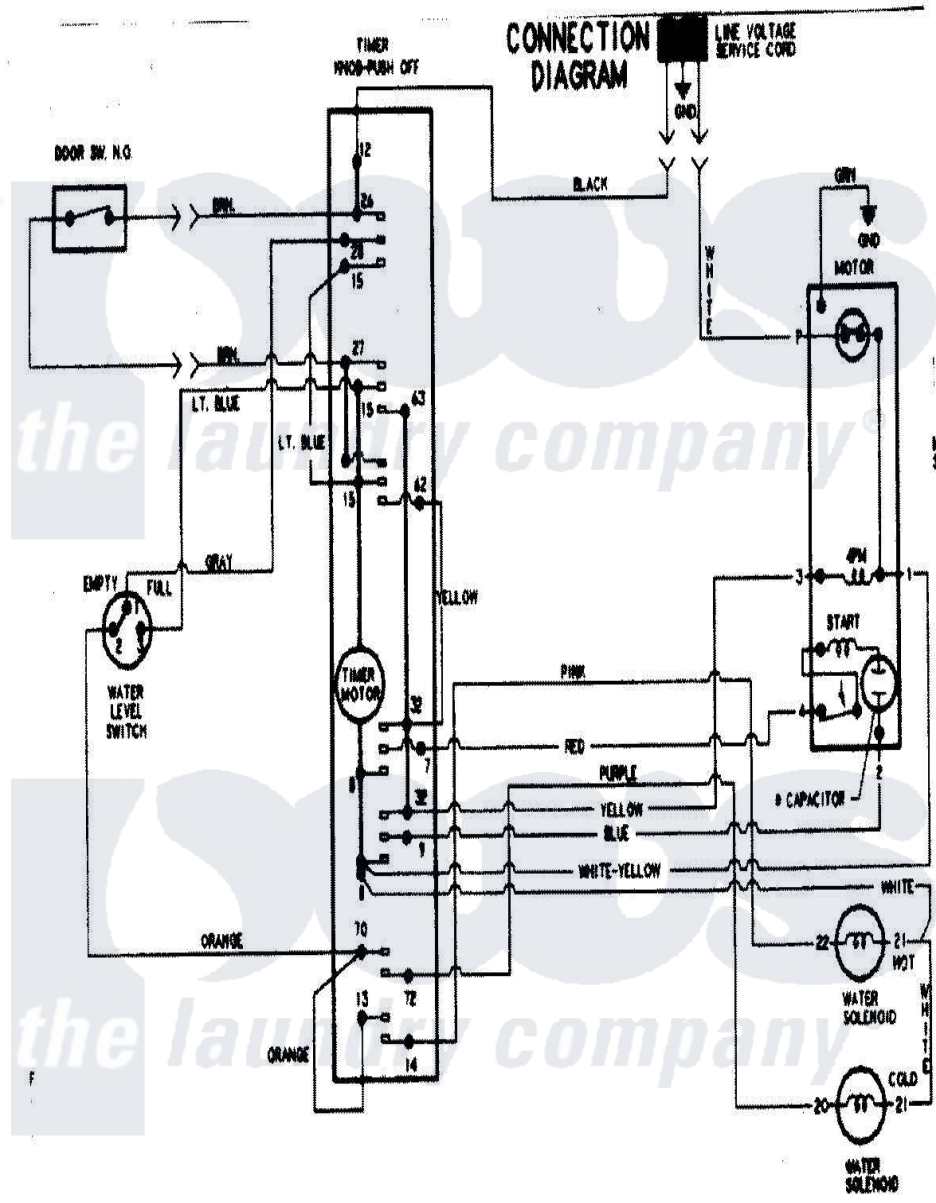

# Admiral AAV1100AWW 09 - WIRING INFORMATION

Admiral Residential Admiral AAV1100AWW Washer Parts Parts Diagram 09 - WIRING INFORMATION  
 Click on the part number to view part

Item	Original Part Number	Replaced By	Status	Part Description
NI	15003212		Not Available	WIRING INFORMATION