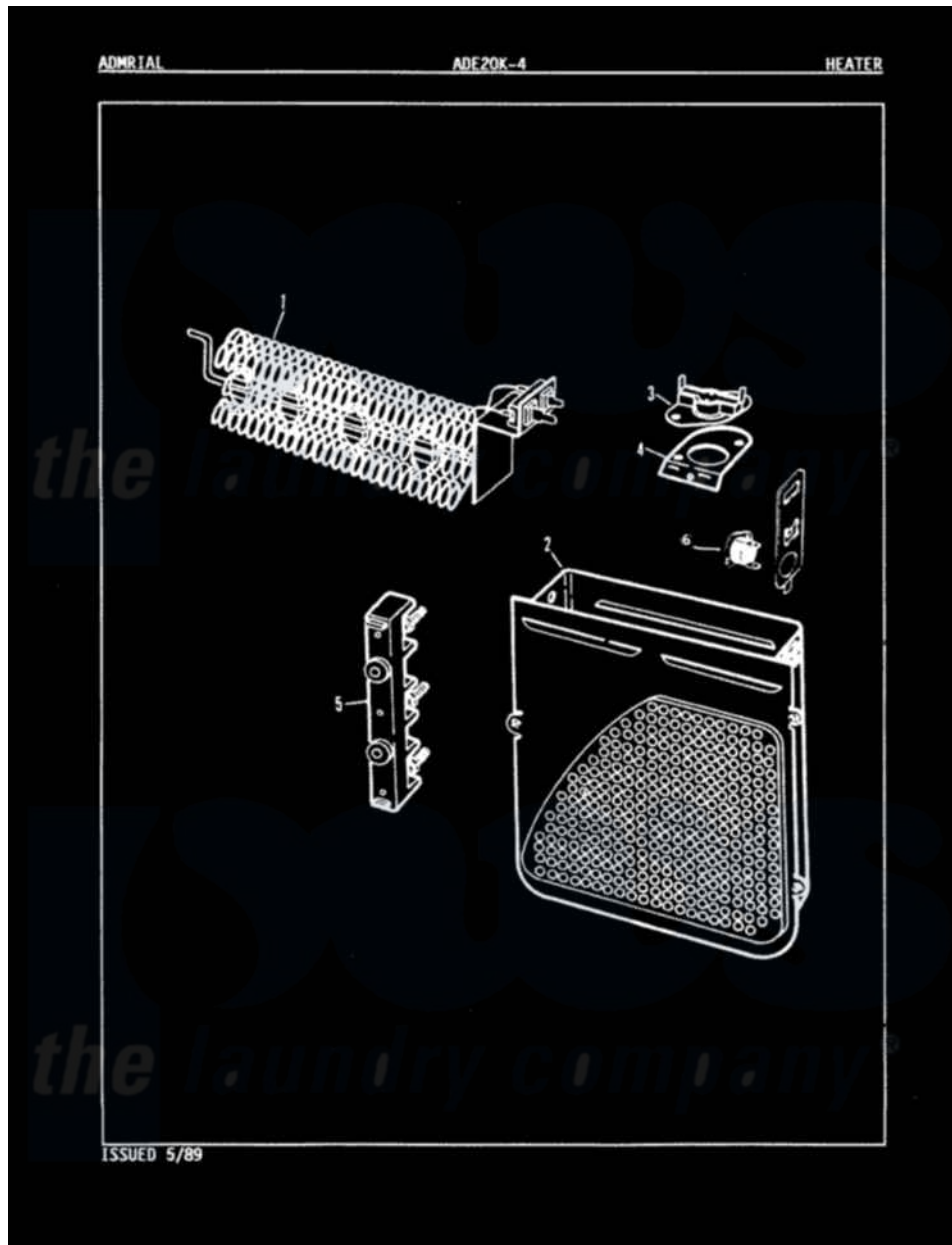

Admiral ADE20K4W 04 - HEATER (REV. A)

Admiral Residential Admiral ADE20K4W Dryer Parts Parts Diagram 04 - HEATER (REV. A)
 Click on the part number to view part

Item	Original Part Number	Replaced By	Status	Part Description
1	53-0920	LA-1044		Element
"	25-7863			Screw
2	53-1232			Heater Housing Assembly
"	25-7819	M0217225		Screw
3	53-0771			Thermostat, Hi-Limit
4	53-1181			Bracket, Thermal Fuse
"	25-7741	W10116760		Screw
5	53-0166	53-1518		Block, Terminal
"	25-7803	3400074		Screw
"	25-6124		Not Available	NUT
"	25-3123		Not Available	WASHER, CUP
"	25-3122			Washer, Flat
"	25-0027	112432		Nut
6	53-1182			Fuse, Thermal