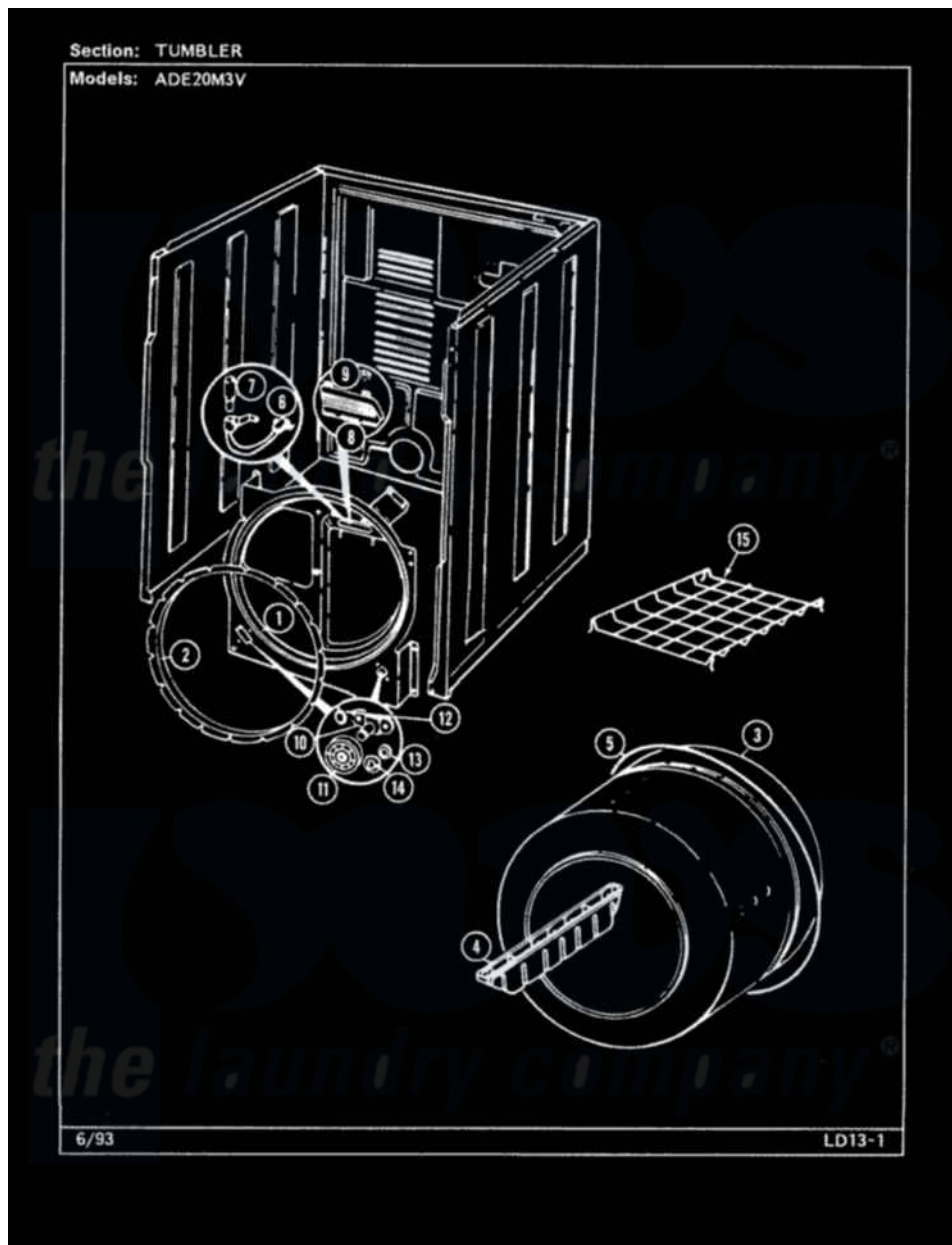

Admiral ADE20M3V 06 - TUMBLER

Admiral Residential Admiral ADE20M3V Dryer Parts Parts Diagram 06 - TUMBLER
 Click on the part number to view part

Item	Original Part Number	Replaced By	Status	Part Description
1	25-7733	681414		Screw, 10AB X 1/2
"	Y02100001	LA-1054		Dryer Bulkhead Kit
2	53-0282	31001637		Seal Assembly, Cylinder Front
3	53-1250			Cylinder
4	Y02100002		Not Available	BAFFLE (WHT)
"	25-7759	3196164		Screw
5	53-1589	341241		Belt
6	25-3457			Screw, Sems
"	53-0152	53-1580		Receptacle Assembly
7	53-0570	A3167501		Lamp Oven, Int.
8	53-0174			Lens, Bulb
9	25-3562	3195558		Nut
10	25-7101	3351614		Screw, Gearcase Cover Mounting
"	53-0197			Support Assembly-Cylinder Rear
11	53-0163	31001096		Roller

12	25-7813		Spacer
13	25-7814		Washer
14	LA-1008		Rr Roller Kit
"	25-7854		Ring, Retaining
15	53-0772	21001495	Rack, Drying