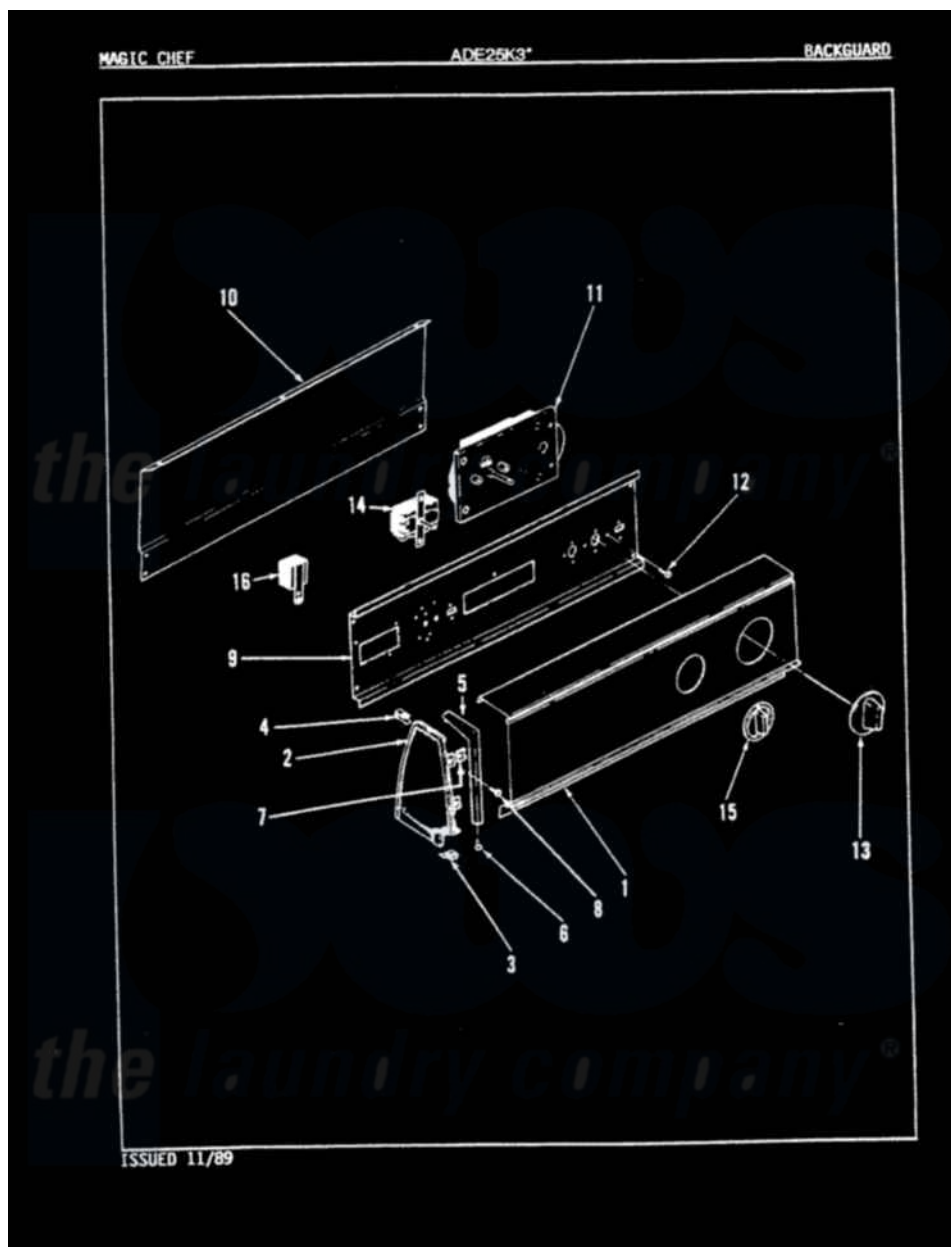

Admiral ADE25K3A 02 - CONTROL PANEL (REV. A-D)

Admiral Residential Admiral ADE25K3A Dryer Parts Parts Diagram 02 - CONTROL PANEL (REV. A-D)
 Click on the part number to view part

Item	Original Part Number	Replaced By	Status	Part Description
1	53-1281		Not Available	CONTROL PANEL
2	25-7649	910187		Screw
"	25-7702			Speedclip, End Cap To Control Panel
"	25-7760			Screw
"	25-7851			Speedclip, End Cap To Top
"	53-0264			RH Endcap
"	53-0278		Not Available	TRIM, END CAP (LT)
"	53-0277		Not Available	TRIM, END CAP (RT)
"	53-0265			LH Endcap
3	25-7851			Speedclip, End Cap To Top
"	25-7697	25-2219		Screw
4	25-7435	33002917		Screw, No.10-16
"	25-7852			Speedclip, Rr Shld To End Cap
5	W10124350		Not Available	NOT REQUIRED PART OR SEE NOTE

6	W10124350		Not Available	NOT REQUIRED PART OR SEE NOTE
7	W10124350		Not Available	NOT REQUIRED PART OR SEE NOTE
8	W10124350		Not Available	NOT REQUIRED PART OR SEE NOTE
9	53-1676			Shield, Control
"	53-0365	53-1676		Shield, Control
10	35-2688	21001460		Shield, Rear
"	53-0268	21001460		Shield, Rear
11	53-1812			Timer
"	53-1369			Timer
"	53-1360		Not Available	TIMER MOTOR
"	63-6743	31001484		Resistor Assembly
12	25-0205	216412		Screw, Bracket To Timer
"	25-7435	33002917		Screw, No.10-16
13	53-1533	31001219		Knob Ski
14	25-3092	90767		Screw, 8A X 3/8 HeX Washer Head Tapping
"	53-1265		Not Available	ROTARY SWITCH
15	35-2185	21001283		Knob, Selector---Piq
16	W10124350		Not Available	NOT REQUIRED PART OR SEE NOTE NOT REQUIRED
"	W10124350		Not Available	NOT REQUIRED PART OR SEE NOTE NOT REQUIRED
NI	63-5577-1		Not Available	MANUAL, USE & CARE