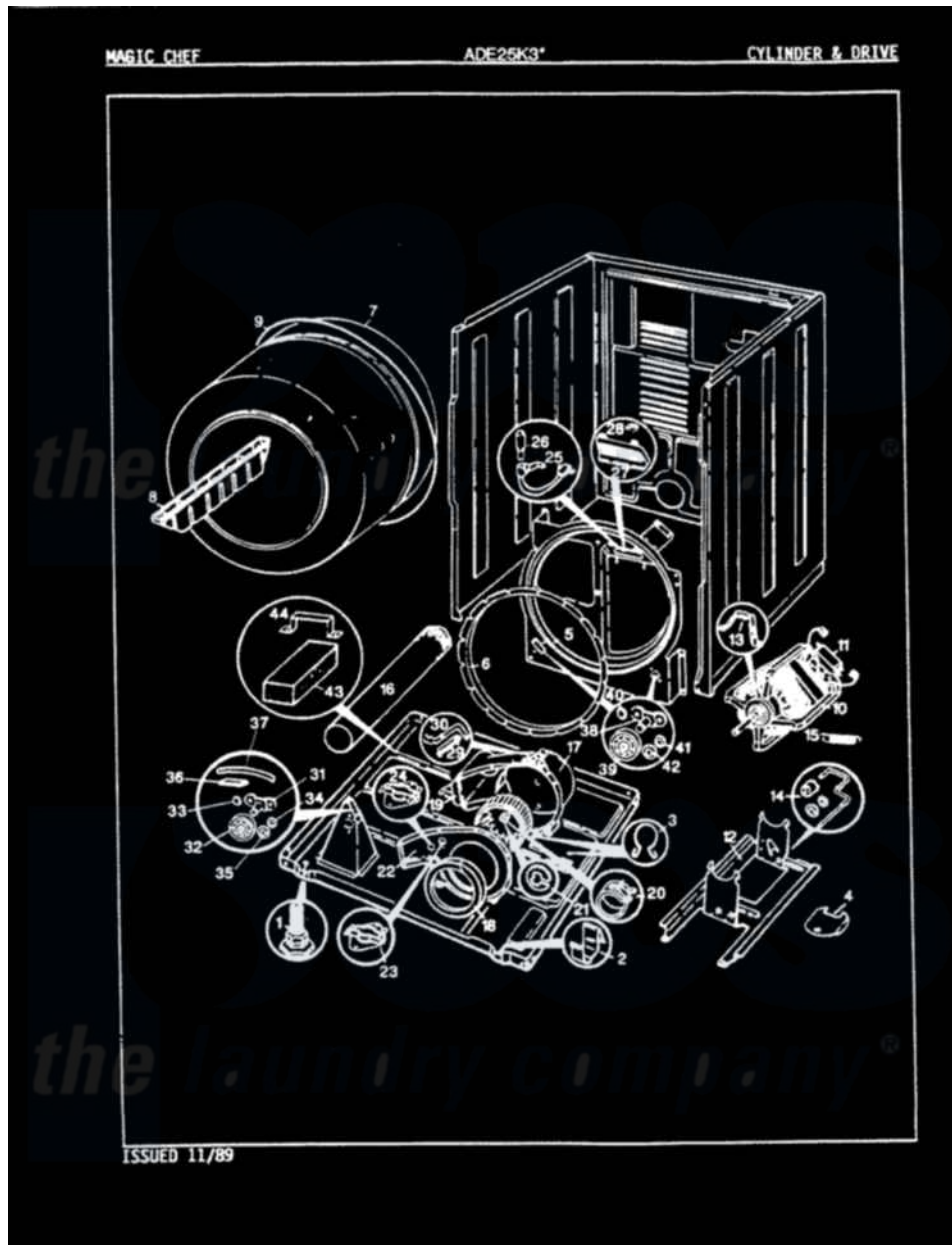

# Admiral ADE25K3H 03 - CYLINDER & DRIVE (REV. A-D)

Admiral Residential Admiral ADE25K3H Dryer Parts Parts Diagram 03 - CYLINDER & DRIVE (REV. A-D)  
 Click on the part number to view part

Item	Original Part Number	Replaced By	Status	Part Description
1	63-5519		Not Available	LEG, LEVELING
2	<a href="#">53-0120</a>			Clip, Front Panel
3	25-7027	<a href="#">16515</a>		Clip
4	25-7741	<a href="#">W10116760</a>		Screw
"	53-0153		Not Available	SHIELD, WIRING
5	53-1708	<a href="#">LA-1054</a>		Dryer Bulkhead Kit
"	25-7733	<a href="#">681414</a>		Screw, 10AB X 1/2
6	53-0282	<a href="#">31001637</a>		Seal Assembly, Cylinder Front
7	53-0178	<a href="#">53-1250</a>		Cylinder
8	25-7759	<a href="#">3196164</a>		Screw
"	53-0117		Not Available	BAFFLE, GRAY
9	53-1080	<a href="#">341241</a>		Belt
10	<a href="#">53-1043</a>			Motor Assembly 230V/50Hz
11	53-0693	<a href="#">53-0332</a>		Motor Switch
12	25-7811		Not Available	SCREW
"	53-0105		Not Available	BRACKET