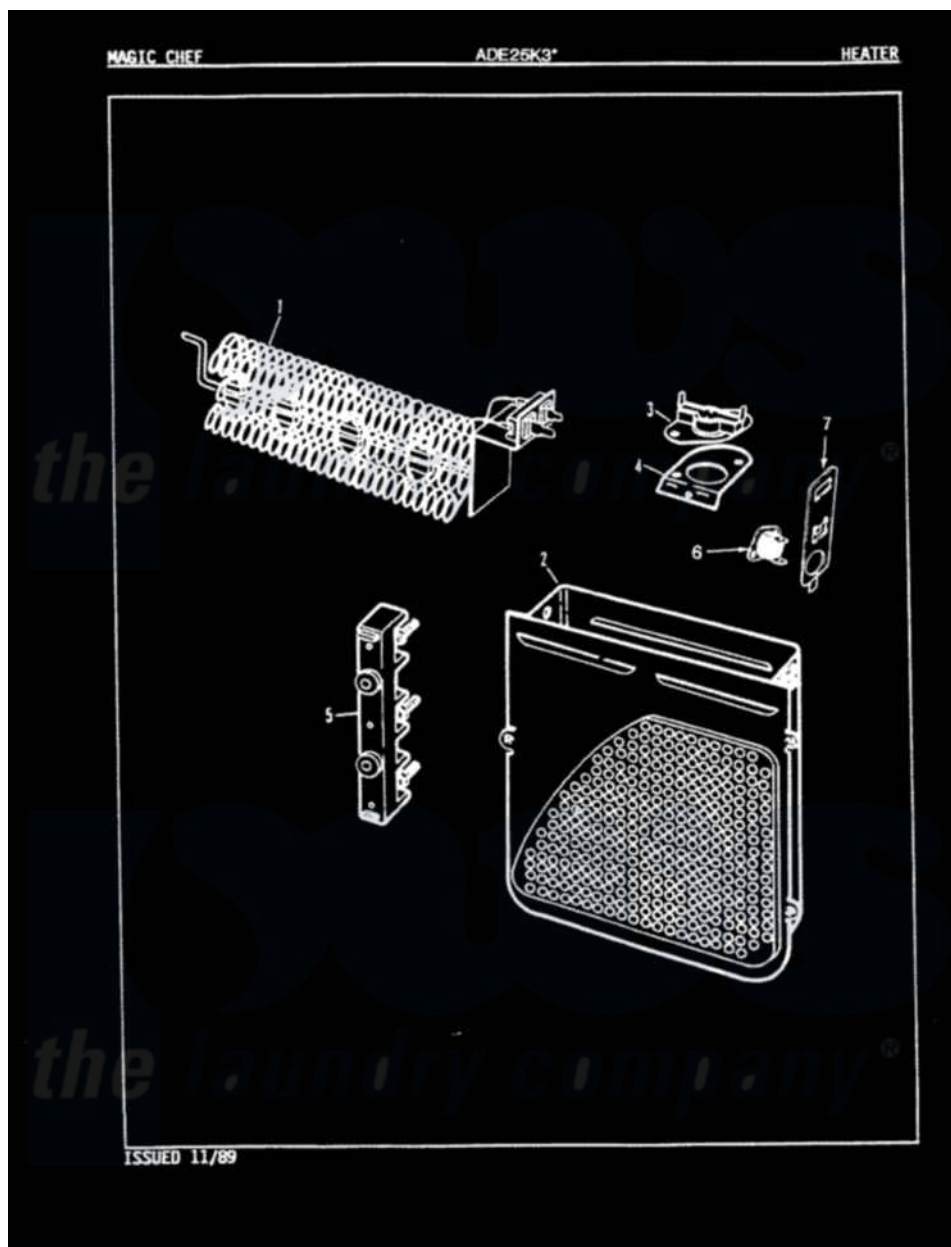

Admiral ADE25K3H 04 - HEATER (REV. A-D)

Admiral Residential Admiral ADE25K3H Dryer Parts Parts Diagram 04 - HEATER (REV. A-D)
 Click on the part number to view part

Item	Original Part Number	Replaced By	Status	Part Description
1	25-7863			Screw
"	53-0864	31001500		Element, Heating
2	25-7819	M0217225		Screw
"	53-1232			Heater Housing Assembly
3	53-0771			Thermostat, Hi-Limit
"	25-3083	212951		Screw, No.6-32 X 1/4 Inch
4	53-0285			Bracket, Thermostat
"	25-7741	W10116760		Screw
5	53-0166	53-1518		Block, Terminal
"	25-0027	112432		Nut
"	25-6124		Not Available	NUT
"	25-3123		Not Available	WASHER, CUP
"	25-3122			Washer, Flat
"	25-7803	3400074		Screw
6	53-1182			Fuse, Thermal
7	53-1181			Bracket, Thermal Fuse