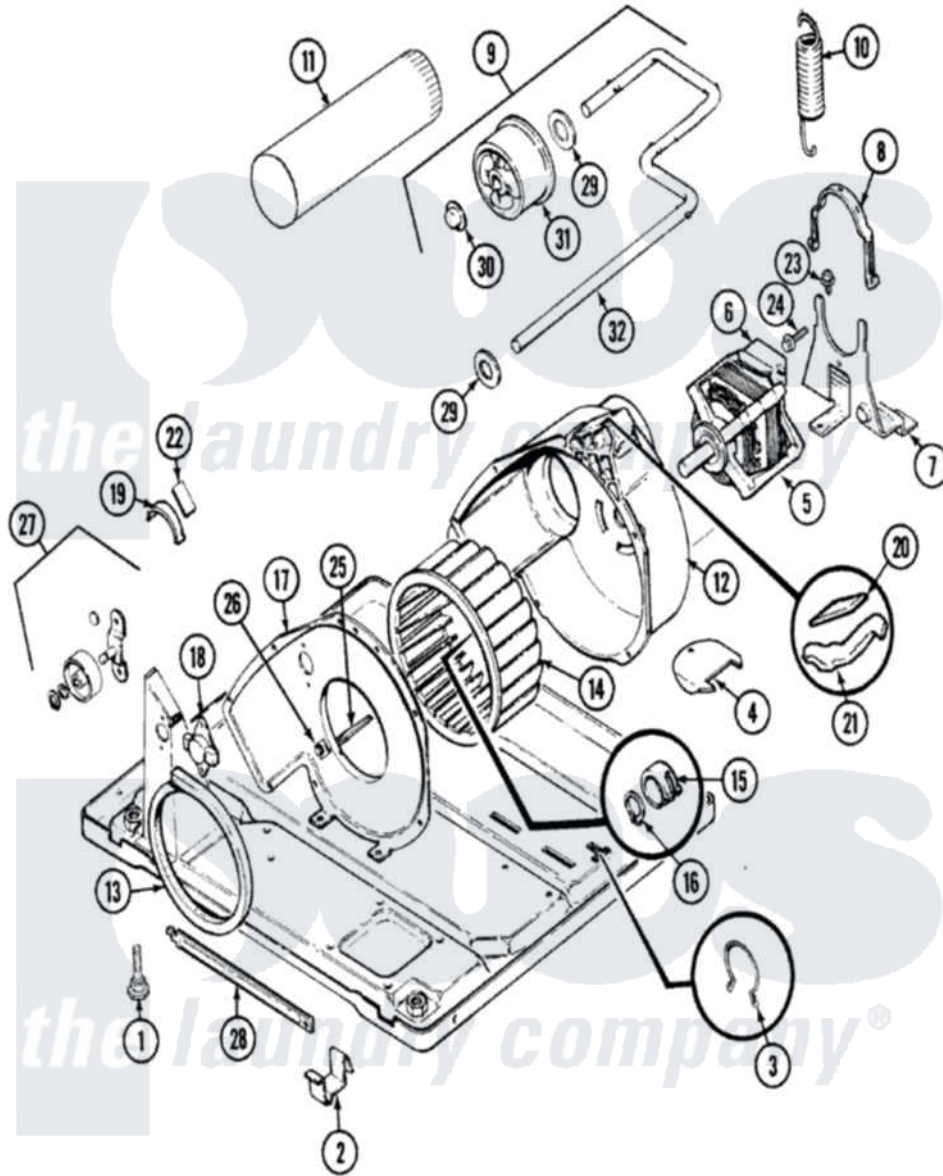

Admiral ADE25K3H 06 - MOTOR & DRIVE (REV. E)

Admiral [Residential Admiral ADE25K3H Dryer Parts](#) Parts Diagram 06 - MOTOR & DRIVE (REV. E)
 Click on the part number to view part

Item	Original Part Number	Replaced By	Status	Part Description
1	63-5519		Not Available	LEG, LEVELING
2	53-0120			Clip, Front Panel
3	25-7027	16515		Clip
4	25-7741	W10116760		Screw
"	53-0153		Not Available	SHIELD, WIRING
5	53-2277	31001017		Motor
6	53-0693	53-0332		Motor Switch
7	25-7811		Not Available	SCREW
"	53-1932	31001570		Bracket, Motor
8	53-0214	660658		Clamp, Motor Mounting 343481 685441
9	53-2287			Idler Assembly
10	53-2209	31001465		Spring, Idler
11	25-2134	W10116760		Screw
"	53-0134			Duct, Exhaust
12	53-1801			Housing, Blower
13	53-0203	12001324		Duct Kit, Collector

14	53-0106		Blower Wheel
15	25-7823	312967	Clamp, Blower Housing
16	25-7855		Ring, Retaining
17	25-7807	33002917	Screw, No.10-16
"	53-1933		Not Available COVER, BLOWER HOUSING
18	25-2134	W10116760	Screw
"	53-0170		Not Available THERMOSTAT, LO-LIMIT (120/110)
"	53-1107		Thermostat, Control
19	LA-1006		Glide Kit, Tumbler
"	53-2273	31001470	Glide, Tumbler
20	53-0724	31001356	Pad, Glide
21	53-0183	31001469	Glide, Tumbler
22	53-1684	31001356	Pad, Glide
"	LA-1008		Rr Roller Kit
23	25-7699		Not Available STRAIN RELIEF
24	25-7674		Screw
25	53-1026		Guide, Vane Inlet
26	25-3457		Screw, Sems
27	LA-1007	12002126	Reinforcement Brace/Glide Kit
28	LA-2010	53-1625	Brace, Tumbler Support
29	25-7815		Washer
30	25-7957		Pushnut
31	53-1628	31001344	Pulley, Idler
32	53-2250	53-2287	Idler Assembly