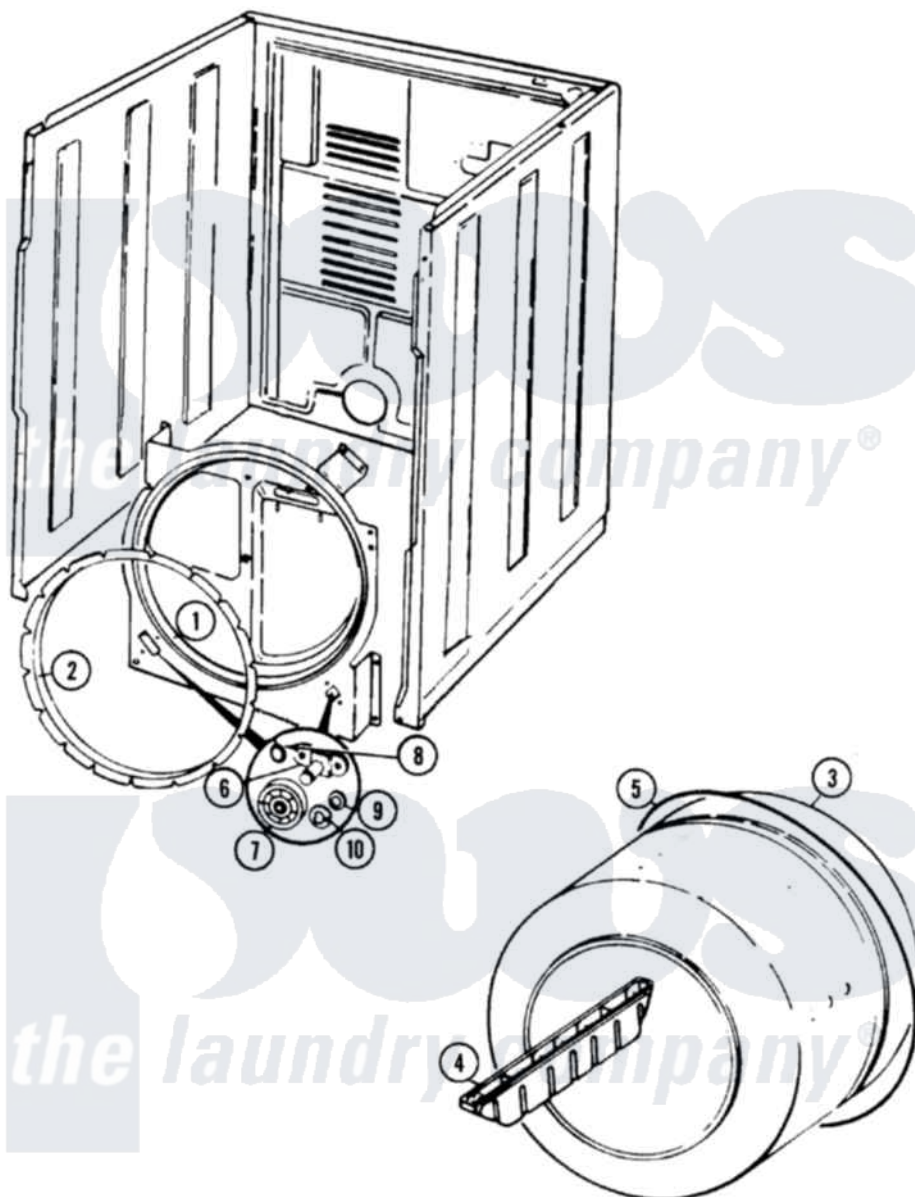

# Admiral ADE25K3H 07 - TUMBLER (REV. E)

Admiral [Residential Admiral ADE25K3H Dryer Parts](#) Parts Diagram 07 - TUMBLER (REV. E)  
 Click on the part number to view part

Item	Original Part Number	Replaced By	Status	Part Description
1	53-1708	<a href="#">LA-1054</a>		Dryer Bulkhead Kit
"	25-7733	<a href="#">681414</a>		Screw, 10AB X 1/2
2	53-0282	<a href="#">31001637</a>		Seal Assembly, Cylinder Front
3	<a href="#">53-1250</a>			Cylinder
4	25-7759	<a href="#">3196164</a>		Screw
"	Y02100002		Not Available	BAFFLE (WHT)
5	53-1589	<a href="#">341241</a>		Belt
6	<a href="#">53-0197</a>			Support Assembly-Cylinder Rear
"	25-7101	<a href="#">3351614</a>		Screw, Gearcase Cover Mounting
7	53-0642	<a href="#">31001096</a>		Roller
8	<a href="#">25-7813</a>			Spacer
9	<a href="#">25-7814</a>			Washer
10	<a href="#">LA-1008</a>			Rr Roller Kit
"	<a href="#">25-7854</a>			Ring, Retaining