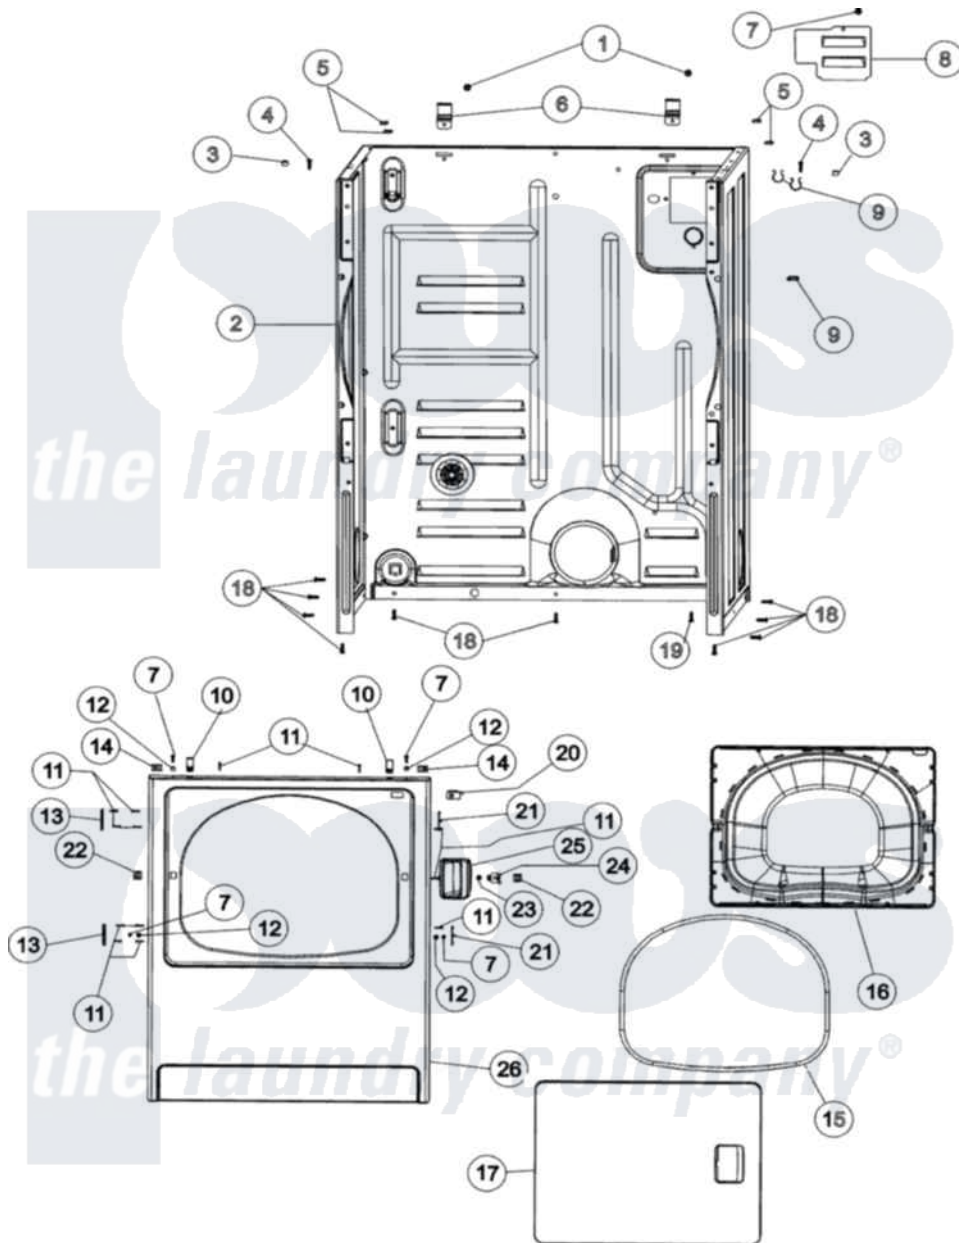

Admiral ADE9005AGW 02 - CABINET & FRONT PANEL

Admiral Residential Admiral ADE9005AGW Dryer Parts Parts Diagram 02 - CABINET & FRONT PANEL
 Click on the part number to view part

Item	Original Part Number	Replaced By	Status	Part Description
1	503688			Screw, 10B-16 X .34 I
2	37001155	37001284		Cabinet As Pack
3	505187			Locator, Panel
4	32671	Y014874		Screw, Idler Arm And Sleeve
5	Y56128			Pad, Bumper
6	500003			Hinge, Top
7	32671	Y014874		Screw, Idler Arm And Sleeve
8	503293			Plate, Access Cover
9	504034			Clip, Wire
10	25-7220			Clip, Cabinet Top
11	37001030			Screw, No.8ab-16 x 3/4 Fh
12	505187			Locator, Panel
13	Y503676			Hinge, Door And Top
14	213280	204439		Screw And Fstner Assembly
15	504005	511056		Seal Front Panel
16	37001028			Seal And Liner, Assembly

17	37001029		Door, Dryer
18	27001200		Screw
19	20530		Screw, 10-24 x 3/8 Hex
20	Y504570	W10169313	Switch-Dor
21	503126		Plug, Hinge Hole
22	54660	LA-1003	Door Catch Kit
23	500039	510181	Strike Doormetal
24	40116201		Bracket, Door Strike
25	33001241		Handle, Door
26	37001154		Front Panel - White