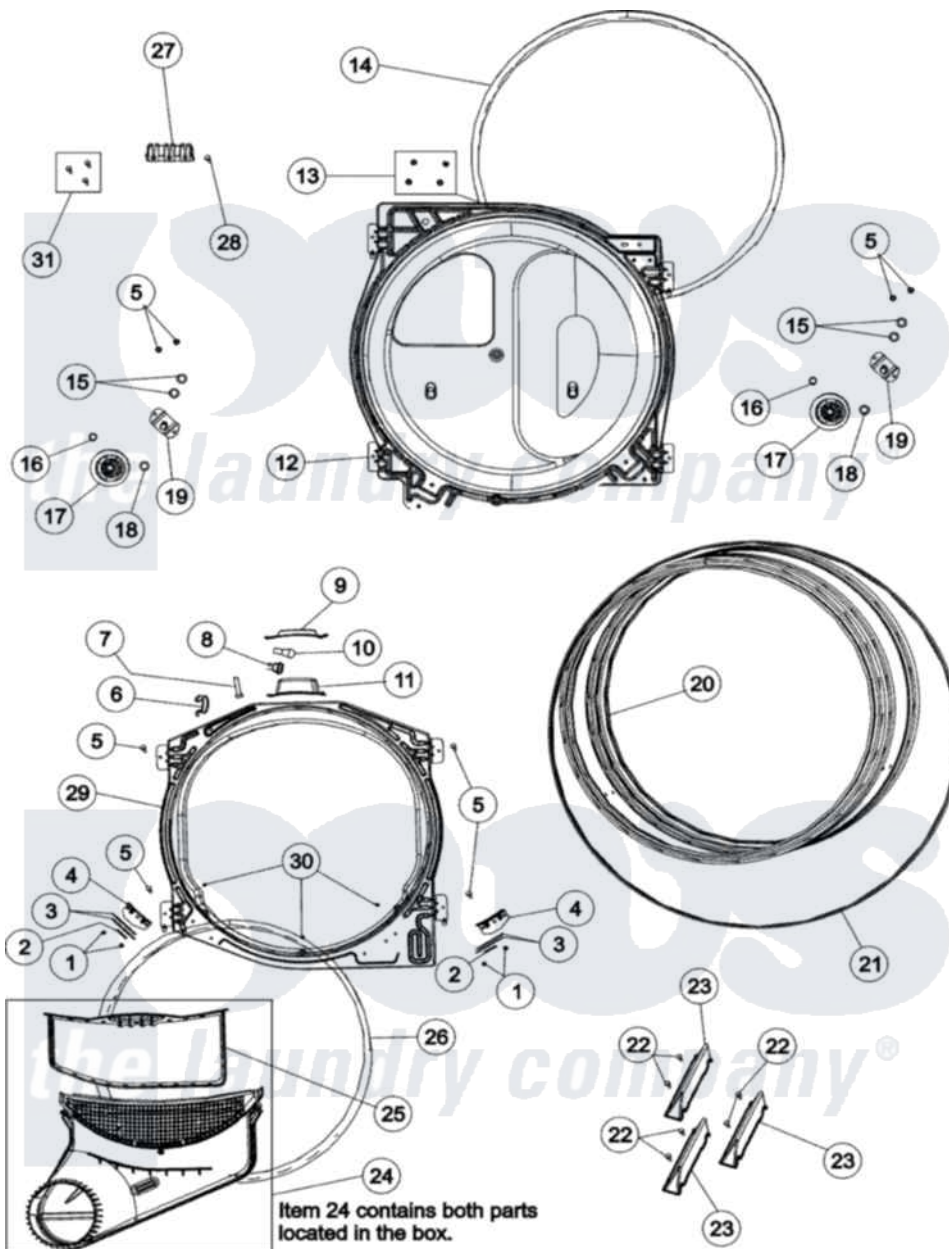

Admiral ADE9005AGW 05 - TUMBLER

Admiral Residential Admiral ADE9005AGW Dryer Parts Parts Diagram 05 - TUMBLER

Click on the part number to view part

Item	Original Part Number	Replaced By	Status	Part Description
1	37001031	3370225		Screw
2	500121	510189		Pad Felt
3	40116501	37001298		Glide- Dry
4	37001036			Bracket, Cylinder Glide
5	503661	27001200		Screw
6	504034			Clip, Wire
7	505295			Screw, No.8ab-16 x 3/4 PH
8	504458	Y504452		Light Assembly
9	40094301			Lens, Light
10	Y60954	67001316		Bulb, Light
11	503622	Y504452		Light Assembly
12	504801W	502614WP		Bulkhead, Rear
13	503688			Screw, 10B-16 X .34 I
14	37001132			Seal, Cylinder
15	52549			Washer, 501 ID X3/4 Odx
16	23748			Ring, Retaining

17	37001042		Assembly, Cylinder Roller
18	Y504082		Washer, Wave
19	40113601		Assembly, Roller Brkt
20	504467W	504467WP	Cylinder Assembly
21	40111201		Belt, Cylinder
22	Y62588		Screw, 10BT-12 X 1 Tap
23	37001125	12002559	Baffle Kit
24	37001141		Air Duct Assembly
25	37001142		Filter, Lint
26	37001132		Seal, Cylinder
27	37001299		Shield, Terminal Block
"	61923		Block, Terminal
28	501285		Screw, No.12 X 9/16-Pla
29	503616W	503616WP	Assembly, Frt Bulkhead
30	37001030		Screw, No.8ab-16 x 3/4 Fh
31	37001300		Screw Package, Terminal Block