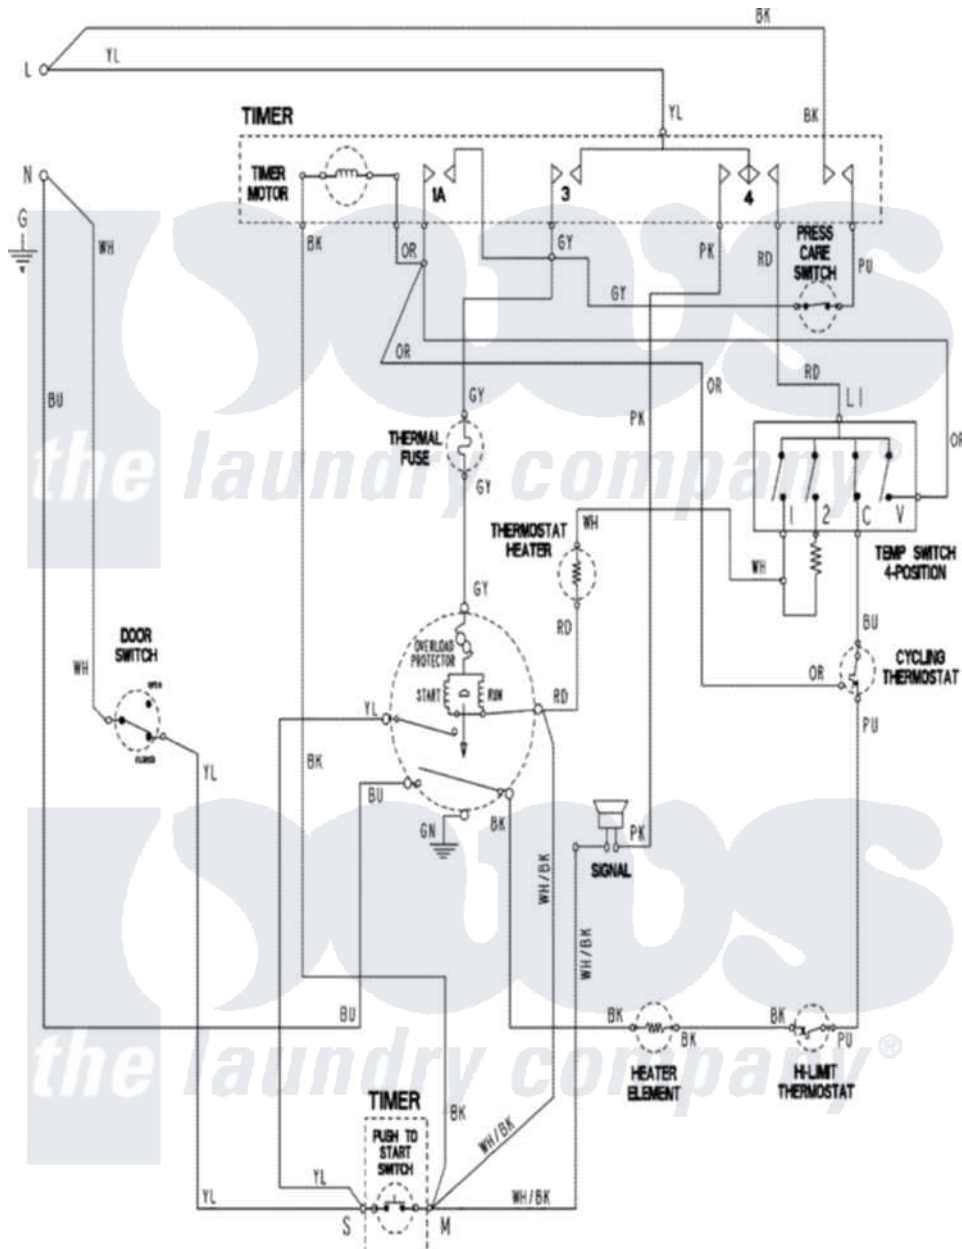

# Admiral ADE9005AGW 06 - WIRING INFORMATION

Admiral Residential Admiral ADE9005AGW Dryer Parts Diagram 06 - WIRING INFORMATION  
 Click on the part number to view part

Item	Original Part Number	Replaced By	Status	Part Description
NI	15003846		Not Available	WIRING INFORMATION