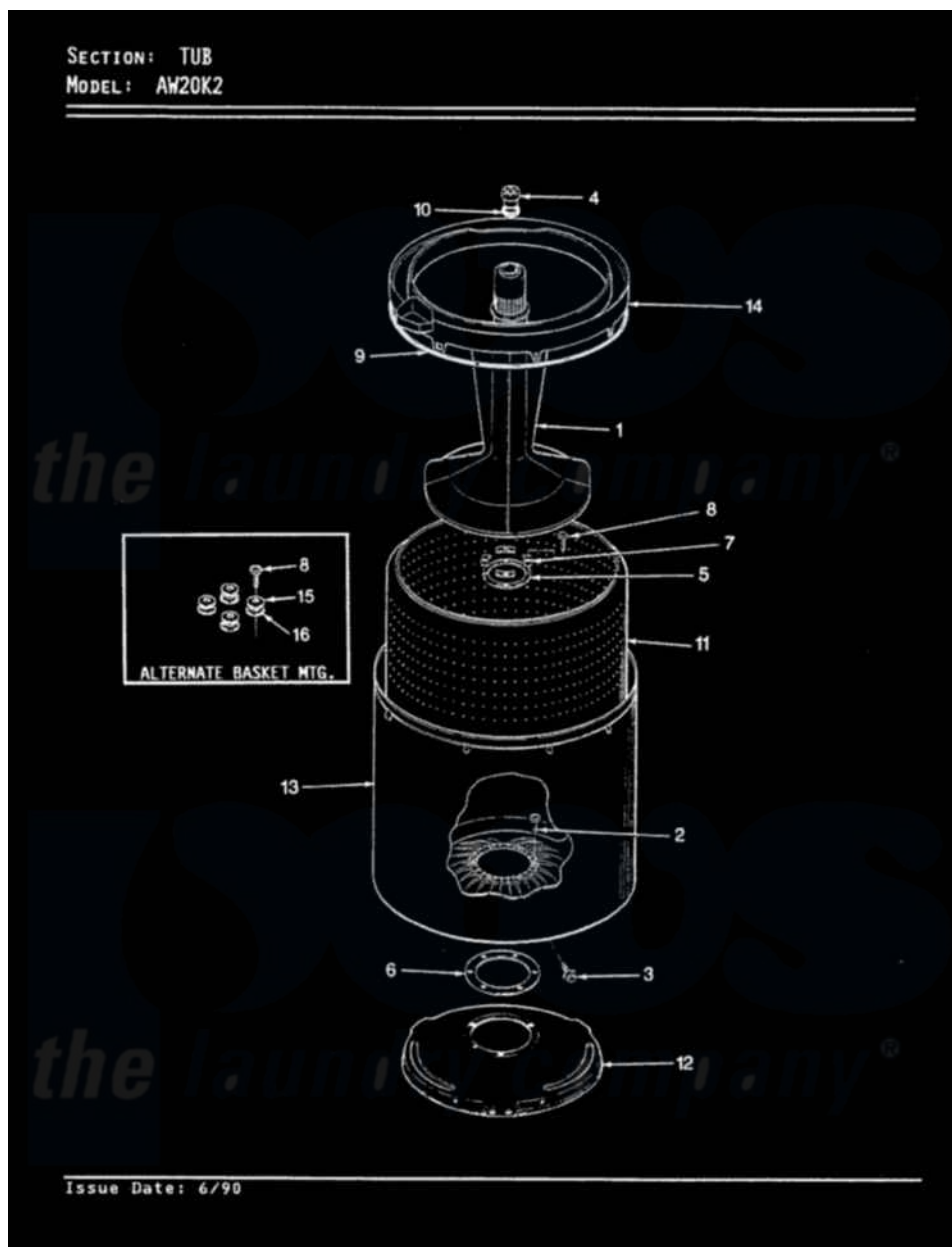

# Admiral AW20K2W 14 - TUB (REV. E-H)

Admiral Residential Admiral AW20K2W Washer Parts Parts Diagram 14 - TUB (REV. E-H)

Click on the part number to view part

Item	Original Part Number	Replaced By	Status	Part Description
1	35-2371	<a href="#">33-4352</a>		Agitator
2	35-2062	<a href="#">21001063</a>		Screw, Shoulder
3	25-7914	<a href="#">22002933</a>		Screw
4	<a href="#">33-6241</a>			Cap
5	33-9859		Not Available	SWITCH ASM
6	<a href="#">35-2061</a>			Gasket, Tub To Housing
7	35-8799		Not Available	REINFORCEMENT PLATE
8	25-7783	<a href="#">4356852</a>		Screw
9	<a href="#">35-2328</a>			Seal, Tub Top
10	<a href="#">25-7330</a>			Rubber Washer
11	35-2381		Not Available	BASKET ASSY-WHITE
12	<a href="#">35-2023</a>			Tub Support
"	35-2529		Not Available	TUB SUPPORT
13	<a href="#">35-2038</a>			Tub
14	35-2262		Not Available	SHIELD, TUB TOP
"	35-2034		Not Available	TOP, TUB