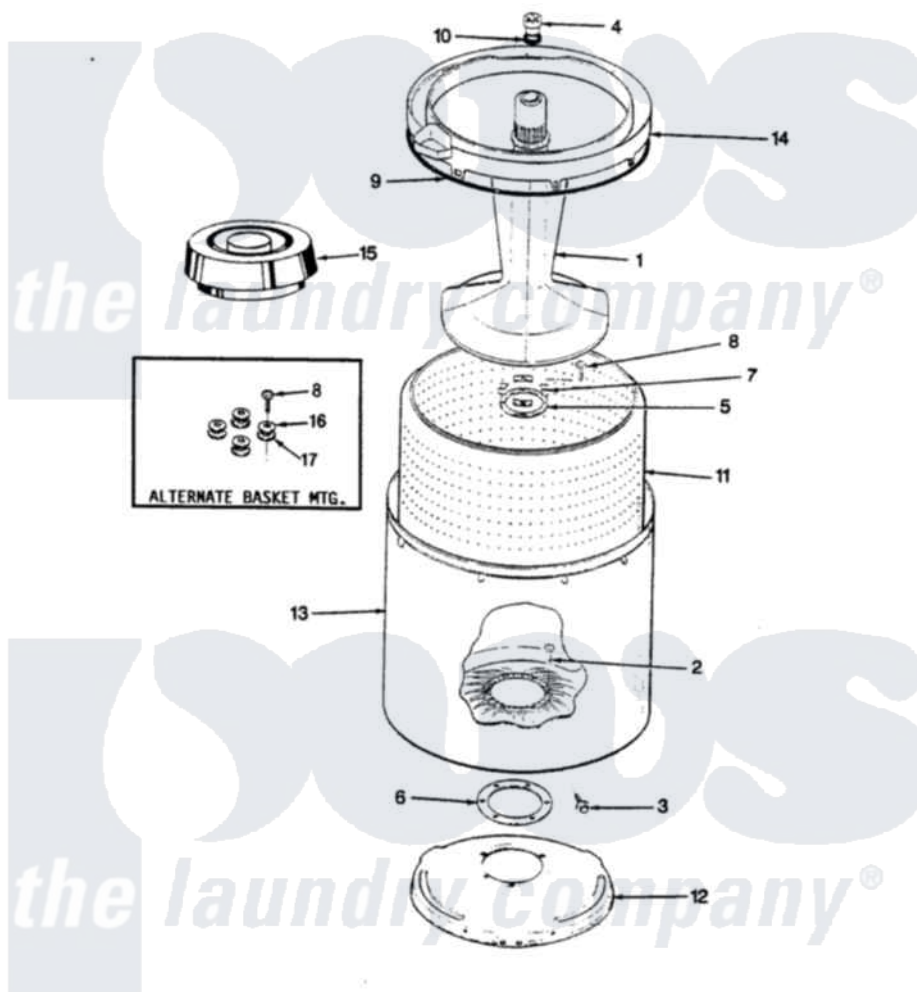

Admiral AW20K3H 13 - TUB (REV. K)

SECTION: TUB
MODEL: AW20K3

Issue Date: 6/90

Admiral [Residential Admiral AW20K3H Washer Parts](#) Parts Diagram 13 - TUB (REV. K)

[Click on the part number to view part](#)

Item	Original Part Number	Replaced By	Status	Part Description
1	35-2456	33-4352		Agitator
2	35-2062	21001063		Screw, Shoulder
3	25-7914	22002933		Screw
4	33-6241			Cap
5	33-8959			Gasket
6	35-2061			Gasket, Tub To Housing
7	33-8799		Not Available	REINF PLATE
8	25-7783	4356852		Screw
9	35-2328			Seal, Tub Top
10	25-7330			Rubber Washer
11	35-2508		Not Available	BASKET WHITE
12	35-2529		Not Available	TUB SUPPORT
13	35-2038			Tub
14	35-2034		Not Available	TOP, TUB
15	35-2550			Dispenser, Rinse
"	35-2262		Not Available	SHIELD, TUB TOP