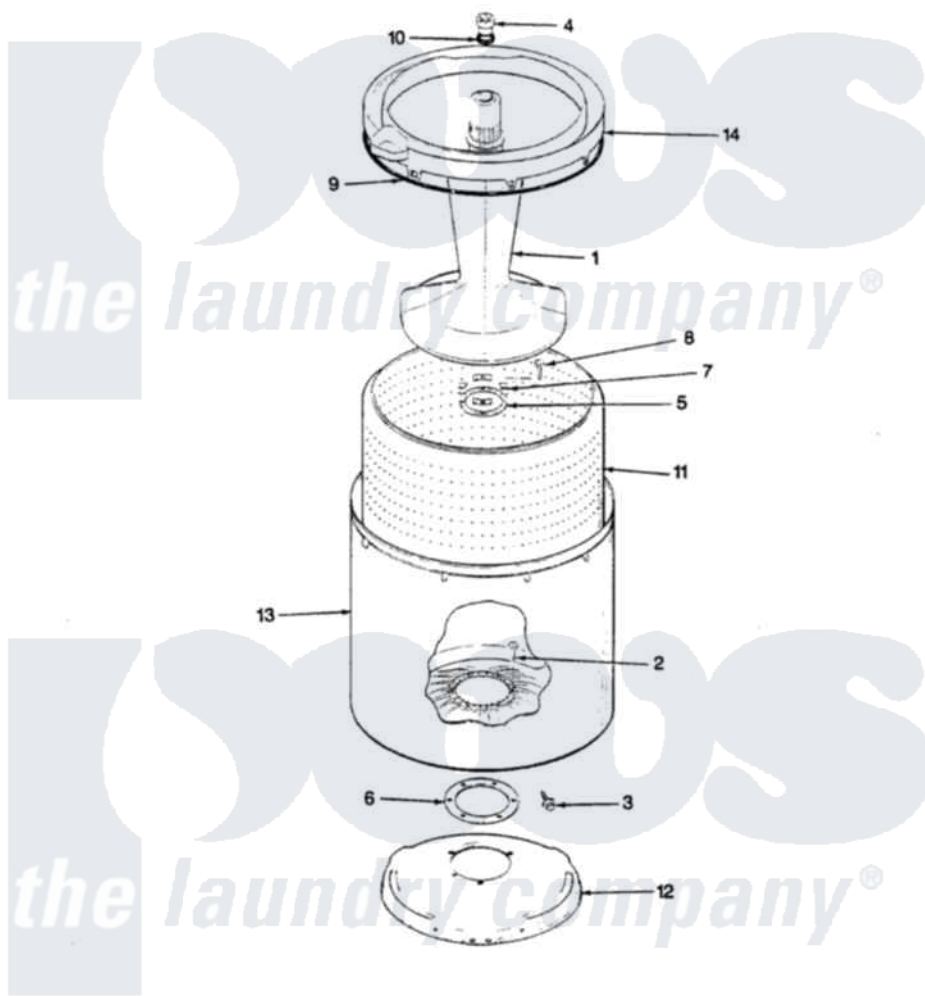

Admiral AW20M1W 13 - TUB (REV. E-F)

SECTION: TUB
MODEL: AW20M1

Issue Date: 8/90

Admiral [Residential Admiral AW20M1W Washer Parts](#) Parts Diagram 13 - TUB (REV. E-F)
Click on the part number to view part

Item	Original Part Number	Replaced By	Status	Part Description
1	35-2456	33-4352		Agitator
2	35-2062	21001063		Screw, Shoulder
3	25-7914	22002933		Screw
4	33-6241			Cap
5	35-2060			Seal, Tub To Housing
6	35-2061			Gasket, Tub To Housing
7	35-8799		Not Available	REINFORCEMENT PLATE
8	25-7783	4356852		Screw
9	35-2328			Seal, Tub Top
10	25-7330			Rubber Washer
11	35-2508		Not Available	BASKET WHITE
12	35-2023			Tub Support
13	35-2038			Tub
14	35-2262		Not Available	SHIELD, TUB TOP
"	35-2034		Not Available	TOP, TUB