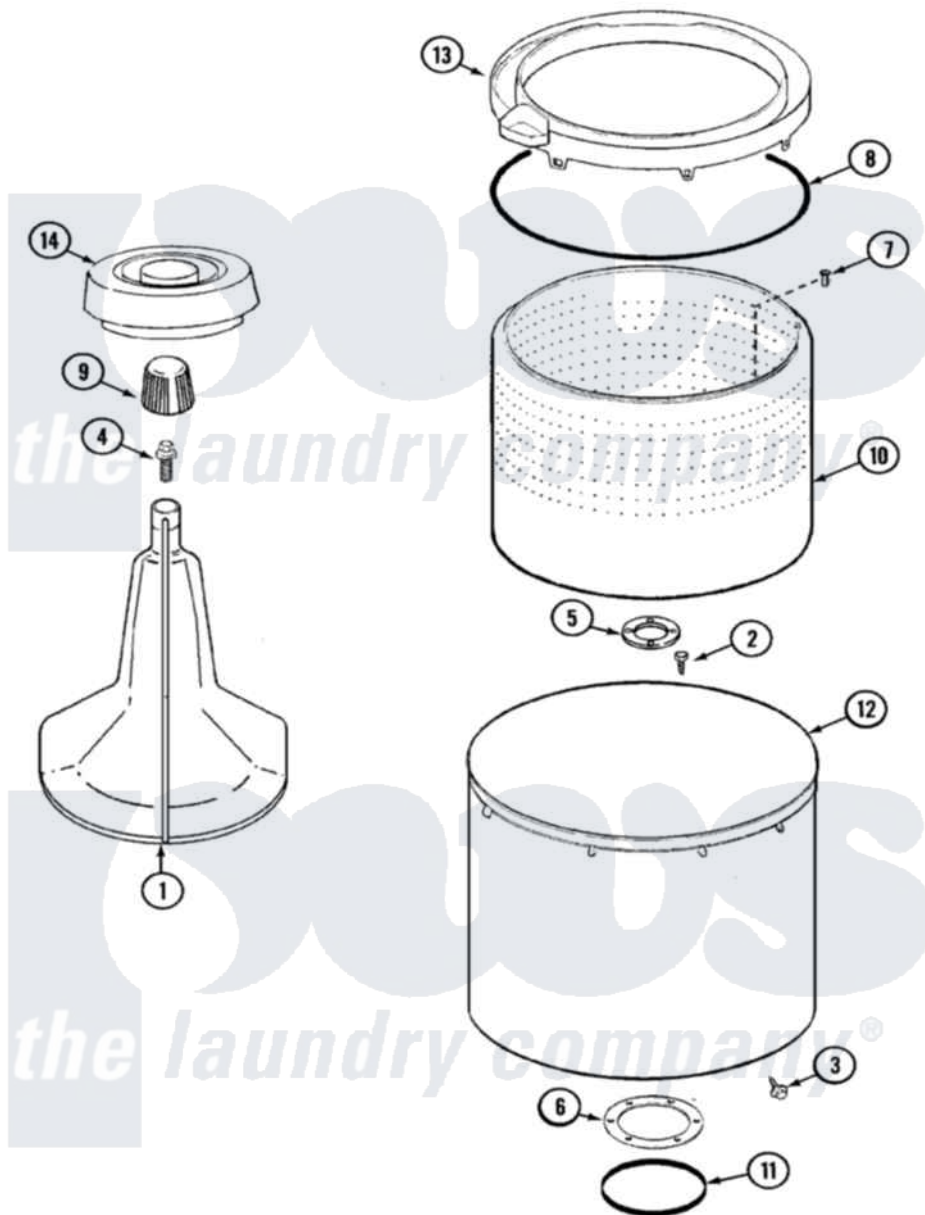

Admiral AW20N3SV 06 - TUB

Admiral [Residential Admiral AW20N3SV Washer Parts](#) Parts Diagram 06 - TUB
 Click on the part number to view part

Item	Original Part Number	Replaced By	Status	Part Description
1	35-3580			Agitator
2	25-7947	21001063		Screw, Shoulder
3	25-7953	22002933		Screw
4	25-7948	W10309247		Screw
5	35-3685			Gasket, Basket To Centerpost
6	35-3686			Gasket, Tub To Housing
7	25-7965	3400504		Screw
8	35-2328			Seal, Tub Top
9	35-2733			Cap, Agitator
10	35-3687		Not Available	BASKET, SPIN
11	35-2978			Seal, Tub/Housing
12	35-3700			Tub Assembly
13	35-3578		Not Available	TOP, TUB
14	35-2550			Dispenser, Rinse