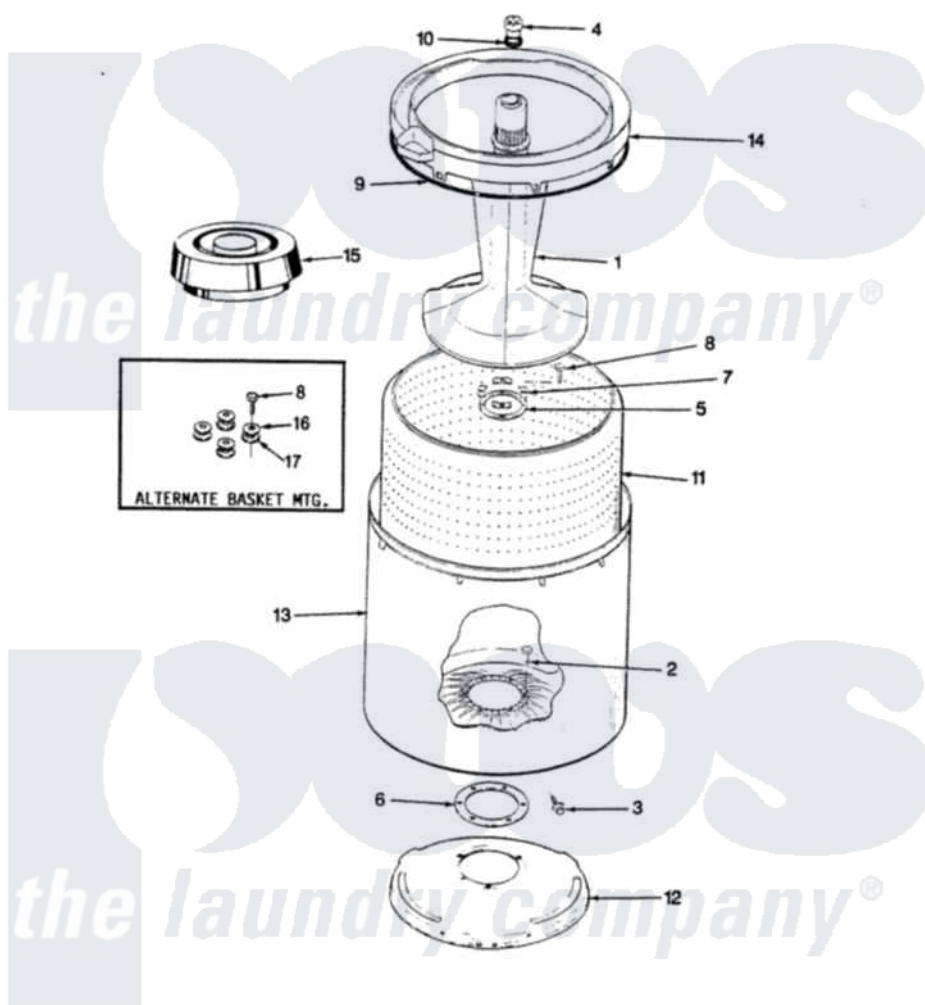

Admiral AW25K3H 08 - TUB (REV. E-J)

SECTION: TUB
MODEL: AW25K3

Issue Date: 6/90

Admiral [Residential Admiral AW25K3H Washer Parts](#) Parts Diagram 08 - TUB (REV. E-J)
Click on the part number to view part

Item	Original Part Number	Replaced By	Status	Part Description
1	35-2456	33-4352		Agitator
2	35-2062	21001063		Screw, Shoulder
3	25-7914	22002933		Screw
4	33-6241			Cap
5	35-2060			Seal, Tub To Housing
6	35-2061			Gasket, Tub To Housing
7	35-8799		Not Available	REINFORCEMENT PLATE
8	25-7783	4356852		Screw
9	35-2328			Seal, Tub Top
10	25-7330			Rubber Washer
11	35-2508		Not Available	BASKET WHITE
12	35-2529		Not Available	TUB SUPPORT
13	35-2262		Not Available	SHIELD, TUB TOP
"	35-2038			Tub
14	35-2034		Not Available	TOP, TUB
15	35-2550			Dispenser, Rinse