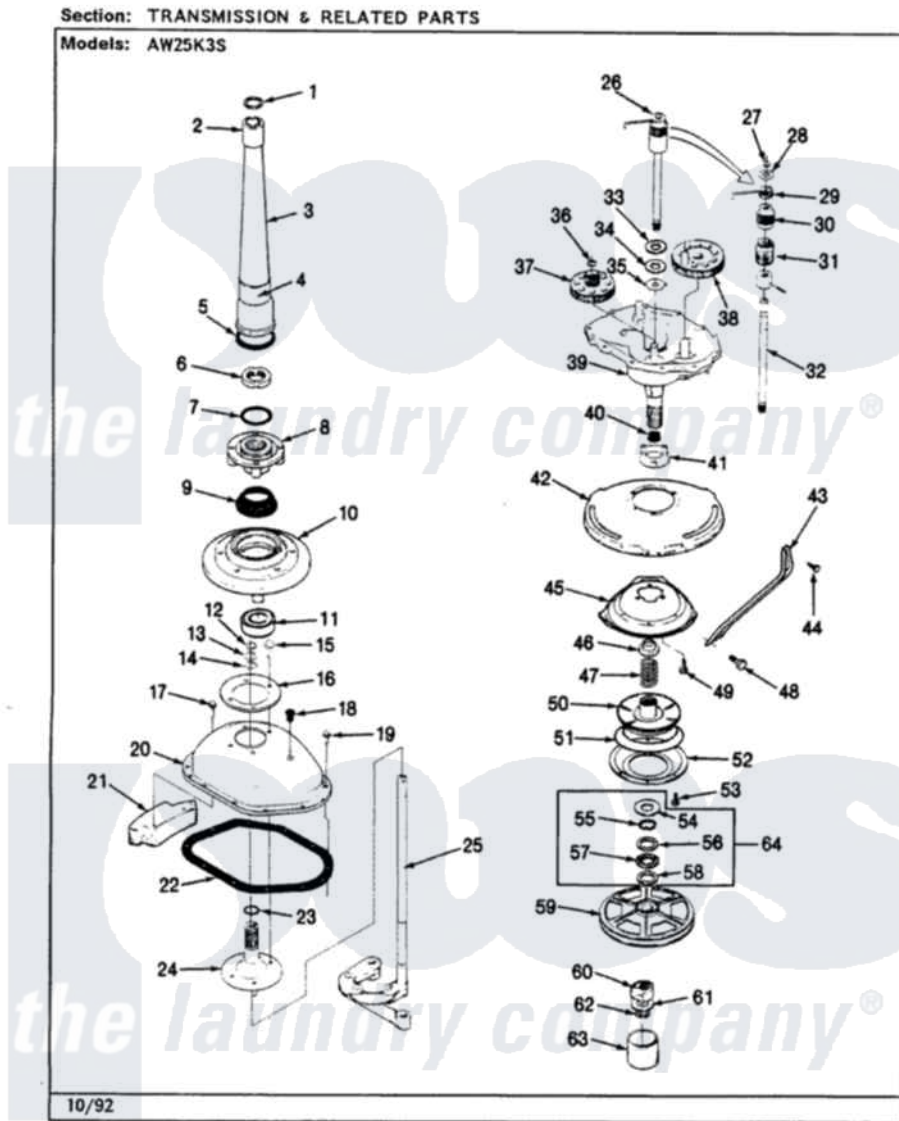

Admiral AW25K3HS 06 - TRANSMISSION (REV. A-E)

Admiral Residential Admiral AW25K3HS Washer Parts Parts Diagram 06 - TRANSMISSION (REV. A-E)
Click on the part number to view part

Item	Original Part Number	Replaced By	Status	Part Description
1	25-7941			"O" Ring, Agr Drive Shaft
2	35-2835	21001066		Bearing, Centerpost
3	35-2792	21001401		Center Pos
4	35-2983		Not Available	CENTERPOST ASSY.
"	33-6790			Bearing, Agitator
5	35-2906			Seal, Centerpost Bottom
6	35-2791			Nut, Spin Tube
7	25-7938			"O" Ring, Basket Drive Hub
8	35-2715		Not Available	BASKET DRIVE HUB ASSY
"	35-3647	W10219156		Tub Seal
9	35-2974			Tub Seal/Hub Assembly
10	35-2716	12001561		Bearing And Seal Housing Assembly
11	35-2972	12001561		Bearing And Seal Housing Assembly
"	35-2205			Bearing, Spin
12	25-7940		Not Available	RING, RETAINING (AG.