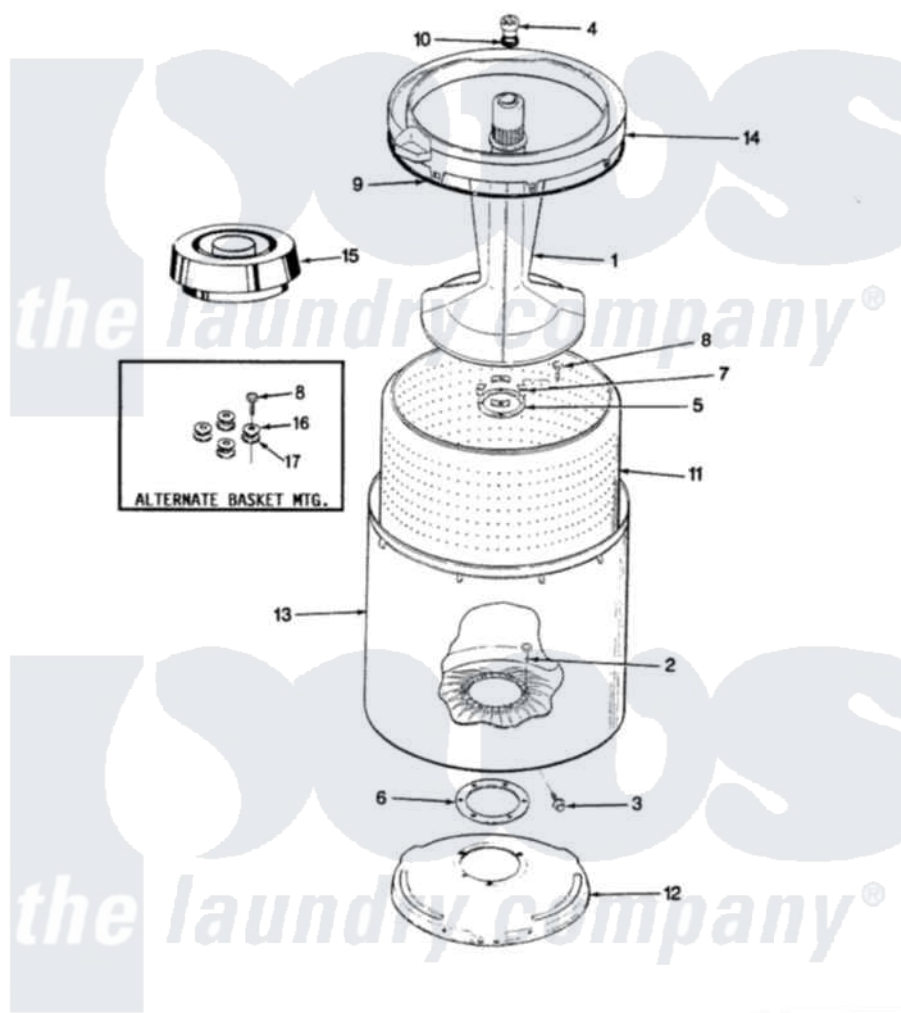

Admiral AW25K3W 09 - TUB (REV. A-D)

SECTION: TUB
MODEL: AW25K3

Issue Date: 6/90

Admiral [Residential Admiral AW25K3W Washer Parts](#) Parts Diagram 09 - TUB (REV. A-D)

[Click on the part number to view part](#)

Item	Original Part Number	Replaced By	Status	Part Description
1	35-2456	33-4352		Agitator
"	35-2371	33-4352		Agitator
2	35-2062	21001063		Screw, Shoulder
3	25-7914	22002933		Screw
4	33-6241			Cap
5	33-8959			Gasket
6	35-2061			Gasket, Tub To Housing
7	33-8799		Not Available	REINF PLATE
8	25-7783	4356852		Screw
9	35-2328			Seal, Tub Top
10	25-7330			Rubber Washer
11	35-2508		Not Available	BASKET WHITE
"	35-2381		Not Available	BASKET ASSY-WHITE
12	35-2023			Tub Support
"	35-2529		Not Available	TUB SUPPORT
13	35-2038			Tub

"	35-2262	Not Available	SHIELD, TUB TOP
14	35-2034	Not Available	TOP, TUB
15	33-9827	35-2550	Dispenser, Rinse
"	35-2550		Dispenser, Rinse
16	25-7921	Not Available	STEEL WASHER
17	25-7922		Cork Washer