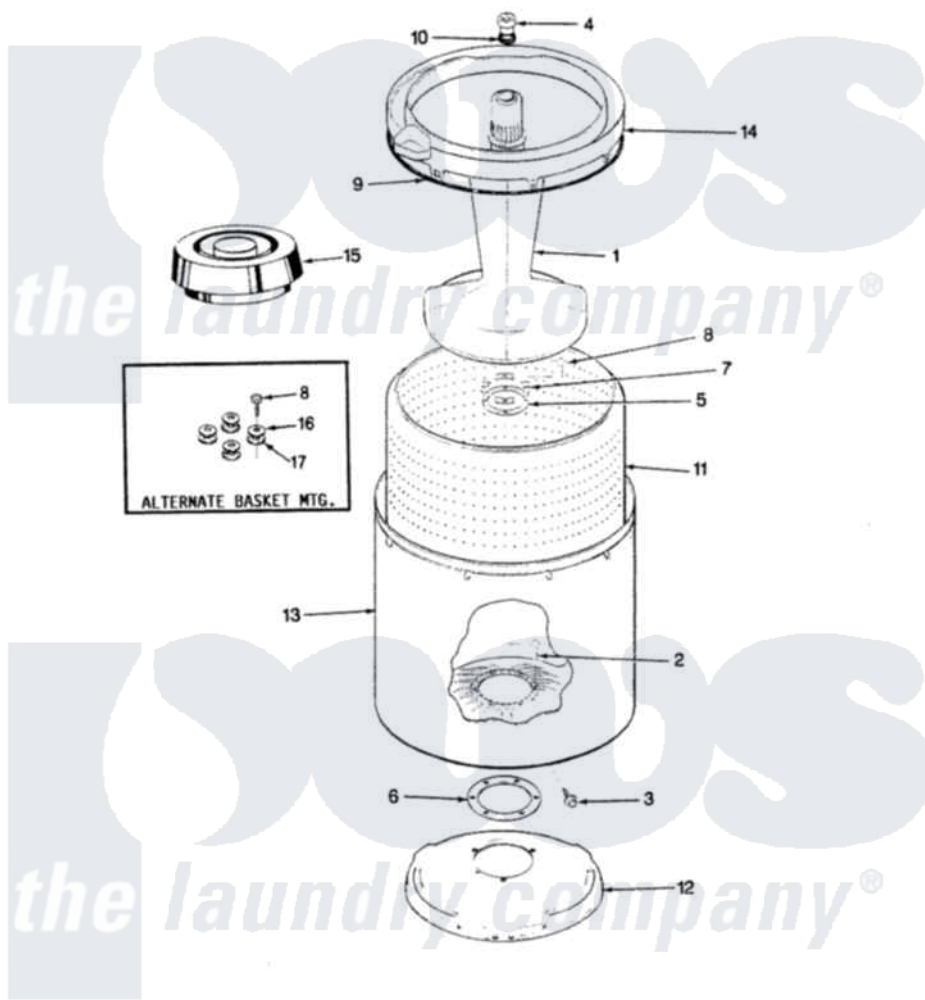

Admiral AW26L3HK 04 - TUB (REV. A-D)

SECTION: TUB
MODEL: AW26L3K

Issue Date: 6/90

Admiral [Residential Admiral AW26L3HK Washer Parts](#) Parts Diagram 04 - TUB (REV. A-D)
Click on the part number to view part

Item	Original Part Number	Replaced By	Status	Part Description
1	35-2456	33-4352		Agitator
2	35-2062	21001063		Screw, Shoulder
3	25-7914	22002933		Screw
4	33-6241			Cap
5	35-2060			Seal, Tub To Housing
6	35-2061			Gasket, Tub To Housing
7	35-8799		Not Available	REINFORCEMENT PLATE
8	25-7783	4356852		Screw
9	35-2328			Seal, Tub Top
10	25-7330			Rubber Washer
11	35-2508		Not Available	BASKET WHITE
12	35-2529		Not Available	TUB SUPPORT
13	35-2038			Tub
14	35-2262		Not Available	SHIELD, TUB TOP
"	35-2034		Not Available	TOP, TUB
15	35-2550			Dispenser, Rinse