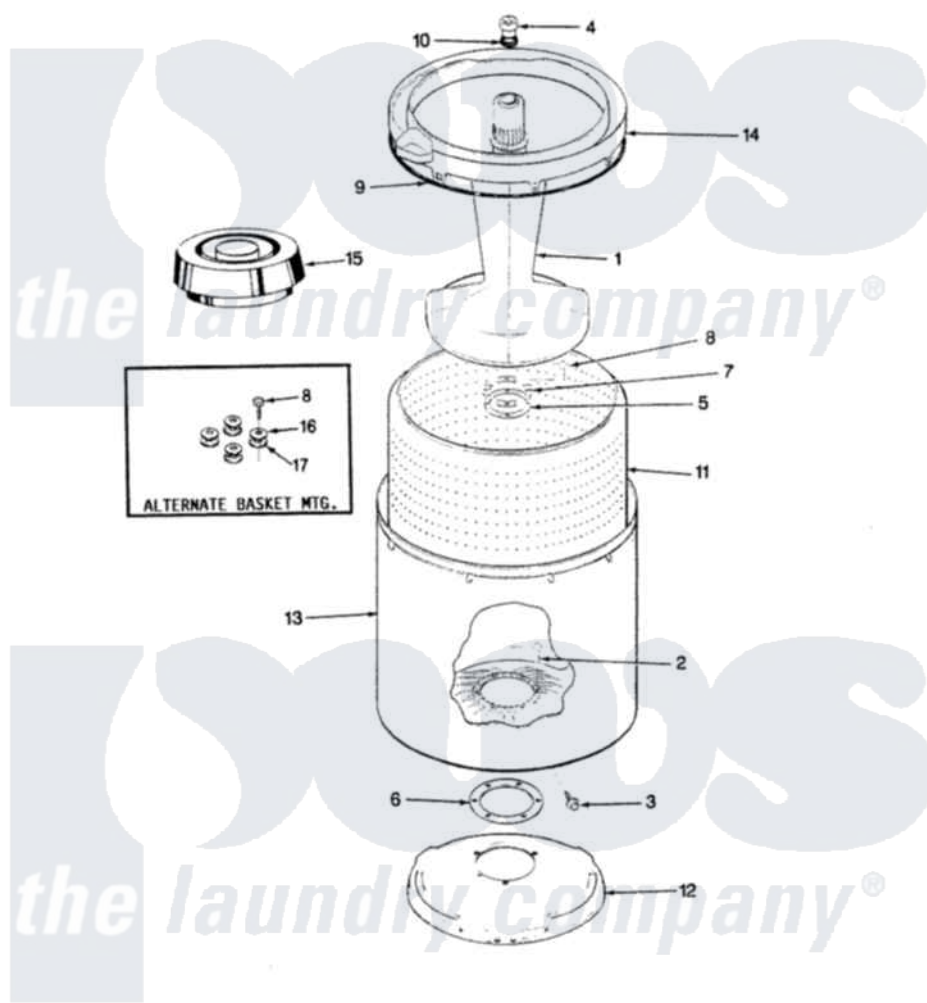

# Admiral AW26L3WK 05 - TUB (REV. A-D)

SECTION: TUB  
MODEL: AW26L3K

Issue Date: 6/90

Admiral [Residential Admiral AW26L3WK Washer Parts](#) Parts Diagram 05 - TUB (REV. A-D)

[Click on the part number to view part](#)

Item	Original Part Number	Replaced By	Status	Part Description
1	35-2456	<a href="#">33-4352</a>		Agitator
2	35-2062	<a href="#">21001063</a>		Screw, Shoulder
3	25-7914	<a href="#">22002933</a>		Screw
4	<a href="#">33-6241</a>			Cap
5	<a href="#">35-2060</a>			Seal, Tub To Housing
6	<a href="#">35-2061</a>			Gasket, Tub To Housing
7	35-8799		Not Available	REINFORCEMENT PLATE
8	25-7783	<a href="#">4356852</a>		Screw
9	<a href="#">35-2328</a>			Seal, Tub Top
10	<a href="#">25-7330</a>			Rubber Washer
11	35-2508		Not Available	BASKET WHITE
12	35-2529		Not Available	TUB SUPPORT
13	<a href="#">35-2038</a>			Tub
14	35-2262		Not Available	SHIELD, TUB TOP
"	35-2034		Not Available	TOP, TUB
15	<a href="#">35-2550</a>			Dispenser, Rinse