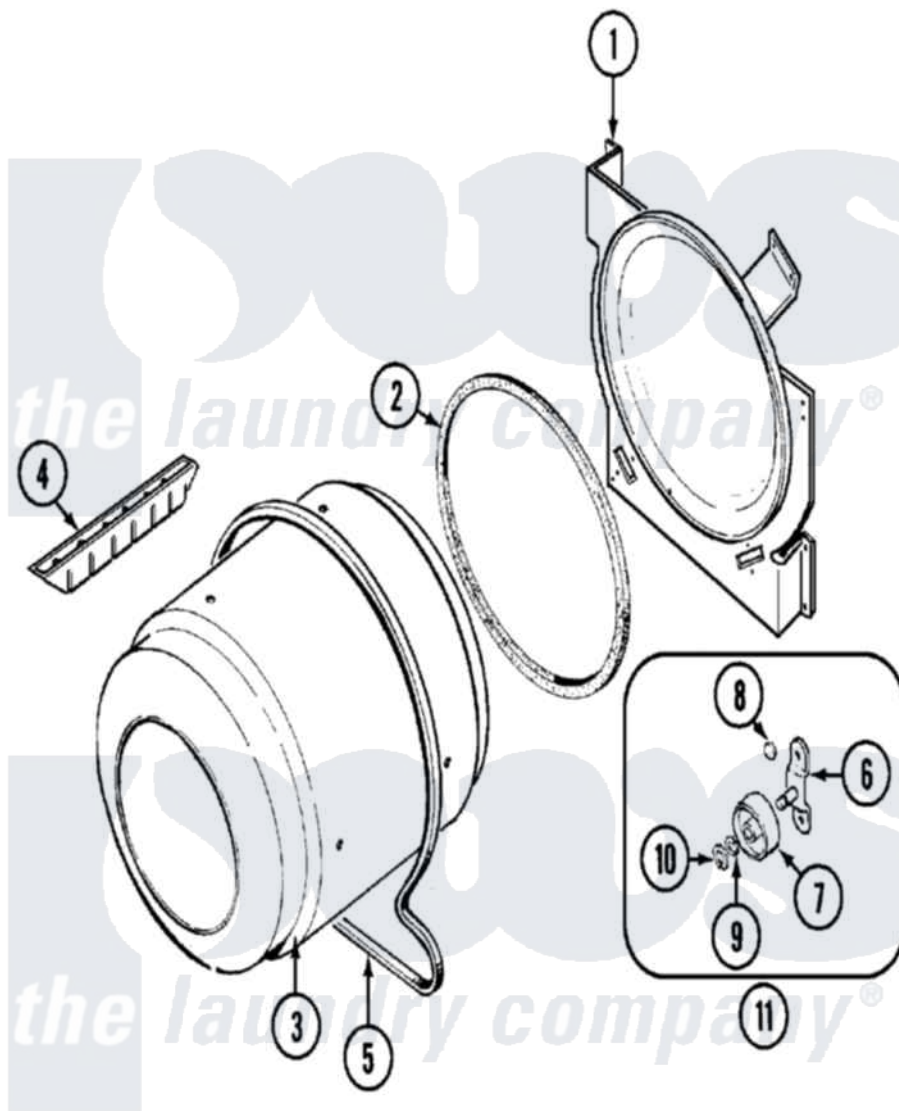

# Admiral AYG1200AWA 04 - TUMBLER

Admiral Residential Admiral AYG1200AWA Dryer Parts Parts Diagram 04 - TUMBLER  
 Click on the part number to view part

Item	Original Part Number	Replaced By	Status	Part Description
1	<a href="#">LA-1054</a>			Dryer Bulkhead Kit
"	25-7733	<a href="#">681414</a>		Screw, 10AB X 1/2
2	53-0281	<a href="#">31001747</a>		Seal Assembly
3	<a href="#">53-1250</a>			Cylinder
4	25-7759	<a href="#">3196164</a>		Screw
"	Y02100002		Not Available	BAFFLE (WHT)
5	31531589	<a href="#">341241</a>		Belt
6	<a href="#">53-0197</a>			Support Assembly-Cylinder Rear
"	25-7101	<a href="#">3351614</a>		Screw, Gearcase Cover Mounting
7	<a href="#">31001096</a>			Roller
8	<a href="#">25-7813</a>			Spacer
9	<a href="#">25-7814</a>			Washer
10	<a href="#">25-7854</a>			Ring, Retaining
11	<a href="#">LA-1008</a>			Rr Roller Kit