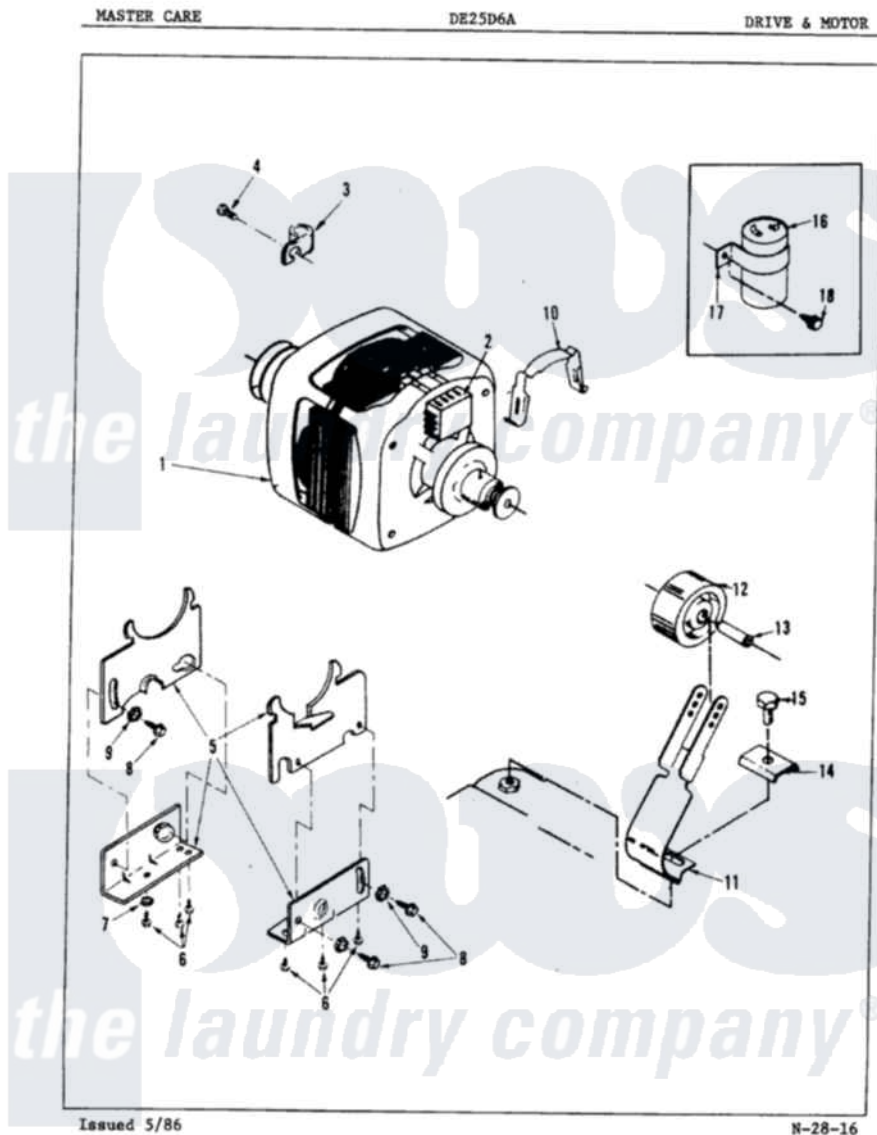

Admiral DE25D6AM 03 - DRIVE & MOTOR

Admiral [Residential Admiral DE25D6AM Dryer Parts](#) Parts Diagram 03 - DRIVE & MOTOR
 Click on the part number to view part

Item	Original Part Number	Replaced By	Status	Part Description
1	63-6014		Not Available	MOTOR, EXPORT
2	63-3198			Switch
3	25-7265		Not Available	WIRING CLAMP
4	25-7111		Not Available	SCREW
5	63-2832		Not Available	MOTOR MTG KIT
6	25-7581	489483		Screw 10-32 X 1/2
7	25-7071		Not Available	LOCKWASHER
8	25-7681	3400518		Screw
9	25-3415		Not Available	LOCKWASHER
10	63-5611		Not Available	RETAINER CLIP
11	63-3053			Idler Bracket
12	63-5753		Not Available	IDLER PULLEY
13	63-3054		Not Available	PIN
14	63-3819			Idler Plate
15	W10124350		Not Available	NOT REQUIRED PART OR SEE NOTE
16	63-3199	161-193		Capacitor