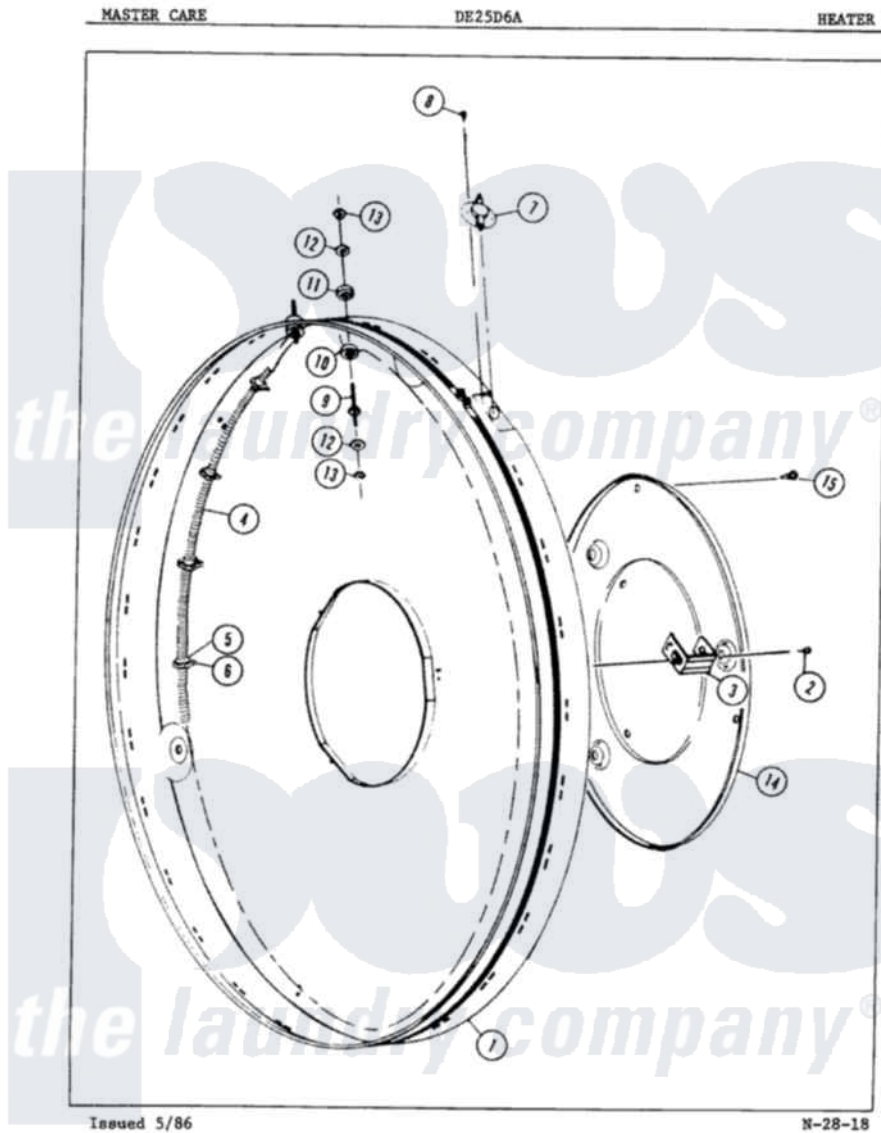

Admiral DE25D6AM 06 - HEATER

Admiral Residential Admiral DE25D6AM Dryer Parts Parts Diagram 06 - HEATER
 Click on the part number to view part

Item	Original Part Number	Replaced By	Status	Part Description
1	63-6368		Not Available	HEATER HOUSING
2	25-7745		Not Available	SEMS SCREW
3	63-5631		Not Available	SPACER
4	63-6369			Heater Element
5	63-6362	63-6501		Insulator Ring
6	63-6363		Not Available	CLIP
7	63-6370		Not Available	THERMOSTAT
8	25-3083	212951		Screw, No.6-32 X 1/4 Inch
"	63-2838N		Not Available	TRMNL INSL KIT
9	63-3980			Heater Stud
10	63-3982			Insulator
11	63-3981			Insulator
12	25-6125		Not Available	WASHER
13	25-6124		Not Available	NUT
14	63-5852		Not Available	REINFORCEMENT
15	25-2134	W10116760		Screw