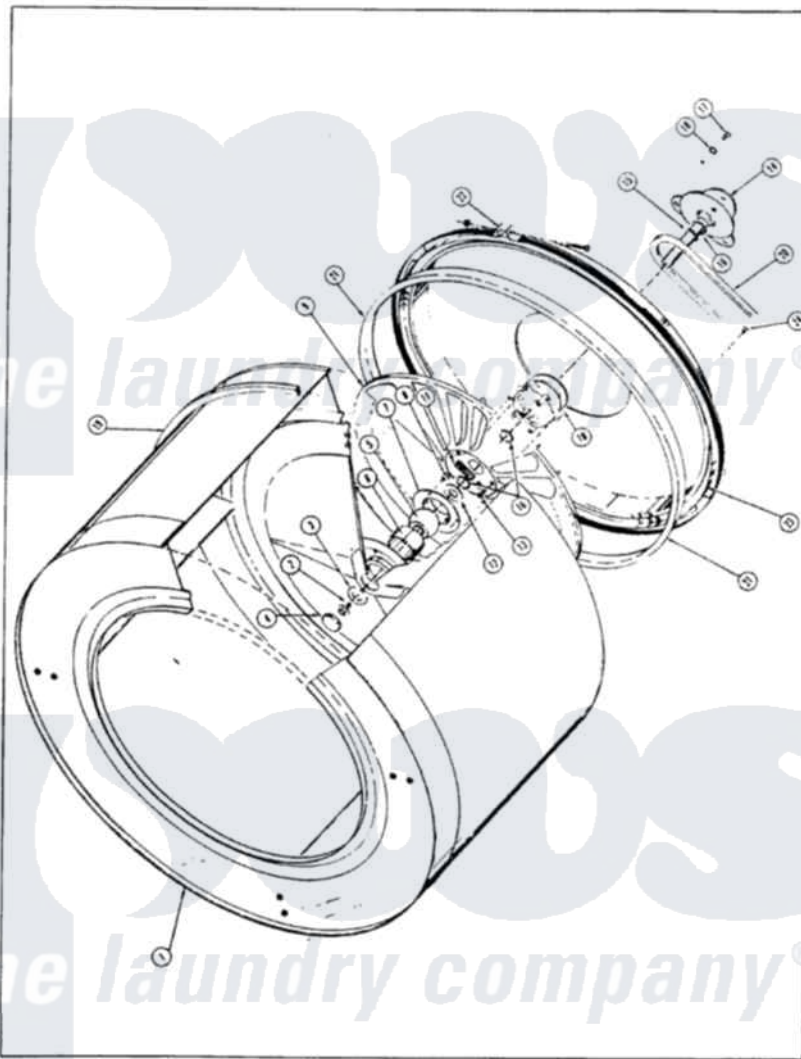

Admiral DE25D6B 02 - CYLINDER & DRIVE

MASTER CARE

DE25D6B

CYLINDER & DRIVE

Issued 5/86

N-28-15

Admiral Residential Admiral DE25D6B Dryer Parts Diagram 02 - CYLINDER & DRIVE
 Click on the part number to view part

Item	Original Part Number	Replaced By	Status	Part Description
1	63-5981		Not Available	CYLINDER ASM
2	25-3682		Not Available	HEX HD BOLT
3	25-3382		Not Available	WASHER
4	63-5865		Not Available	PLUG BUTTON
5	63-1258		Not Available	CYL BEARING
6	63-2797		Not Available	CUSHION ASM
7	63-1262		Not Available	BEARING COVER
8	25-3670	Y313561		Screw----NA
9	63-6258			Blower Fan
10	63-2844N		Not Available	BLOWER HUB KIT
"	63-6030		Not Available	HUB ASM
11	63-6348		Not Available	DEFLECTOR STRAP
12	W10124350		Not Available	NOT REQUIRED PART OR SEE NOTE WASHER (PURCHASED LOCALLY)
13	25-7764	489483		Screw 10-32 X 1/2
14	63-6032			Cylinder Shaft Assembly