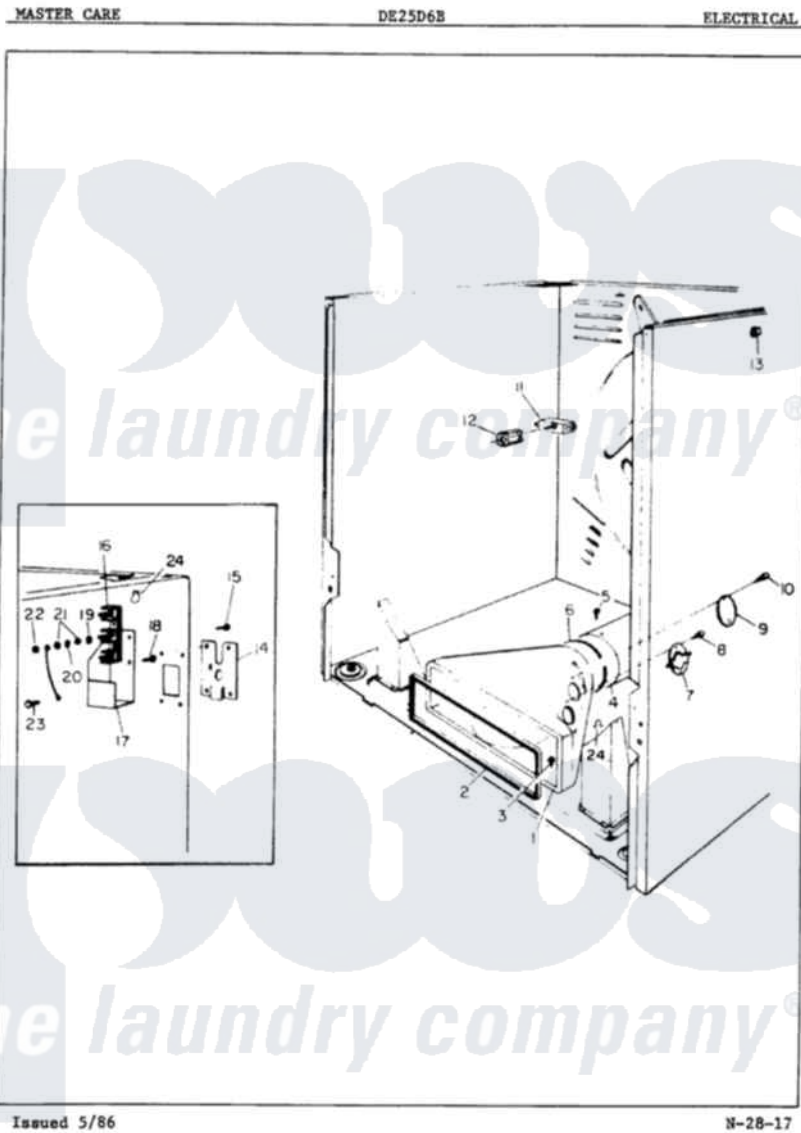

# Admiral DE25D6B 04 - ELECTRICAL

Admiral Residential Admiral DE25D6B Dryer Parts Parts Diagram 04 - ELECTRICAL  
 Click on the part number to view part

Item	Original Part Number	Replaced By	Status	Part Description
1	63-5114		Not Available	TRANSITION DUCT
2	63-2599		Not Available	DUCT GASKET
3	W10124350		Not Available	NOT REQUIRED PART OR SEE NOTE SCREW-PURCHASED LOCALLY
4	63-5848		Not Available	VENT DUCT
5	W10124350		Not Available	NOT REQUIRED PART OR SEE NOTE SCREW-PURCHASED LOCALLY
6	W10124350		Not Available	NOT REQUIRED PART OR SEE NOTE SEALING TAPE (PURCHASED LOCALLY)
7	63-6142		Not Available	THERMOSTAT
8	W10124350		Not Available	NOT REQUIRED PART OR SEE NOTE SCREW-PURCHASED LOCALLY
9	63-1216N		Not Available	COVER PLATE
10	63-2837N	<a href="#">LA-1005</a>		Switch Kit
"	W10124350		Not Available	NOT REQUIRED PART OR SEE NOTE SCREW-

## PURCHASED LOCALLY

11	63-5991	<a href="#">LA-1005</a>	Switch Kit
12	63-5990	<a href="#">31001319</a>	Clip, Switch
13	<a href="#">25-3034</a>		Clip, Wiring
14	63-1195	Not Available	SUPPORT
15	<a href="#">63-2836N</a>		Trmnl Block Kit
"	25-3092	<a href="#">90767</a>	Screw, 8A X 3/8 HeX Washer Head Tapping
16	63-1244	<a href="#">53-1518</a>	Block, Terminal
17	63-5805	Not Available	SHIELD
18	25-9103	Not Available	SCREW
19	<a href="#">25-3122</a>		Washer, Flat
20	25-3123	Not Available	WASHER, CUP
21	25-0027	<a href="#">112432</a>	Nut
22	25-6124	Not Available	NUT
23	25-3461	<a href="#">3400094</a>	Screw, 10-32 X 3/8
24	25-7027	<a href="#">16515</a>	Clip