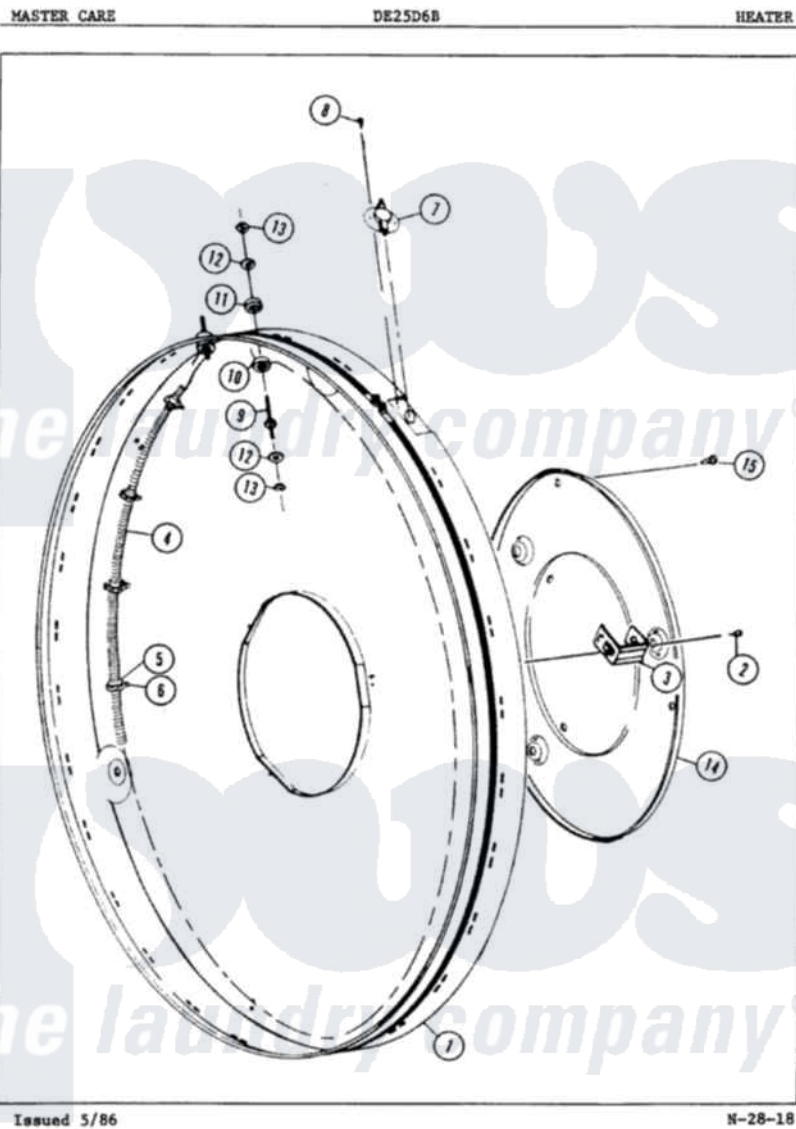

Admiral DE25D6B 06 - HEATER

Admiral [Residential Admiral DE25D6B Dryer Parts](#) Parts Diagram 06 - HEATER
 Click on the part number to view part

Item	Original Part Number	Replaced By	Status	Part Description
1	63-6368		Not Available	HEATER HOUSING
2	25-7745		Not Available	SEMS SCREW
3	63-5631		Not Available	SPACER
4	63-6369			Heater Element
5	63-6362	63-6501		Insulator Ring
6	63-6363		Not Available	CLIP
7	63-6370		Not Available	THERMOSTAT
8	25-3083	212951		Screw, No.6-32 X 1/4 Inch
"	63-2838N		Not Available	TRMNL INSL KIT
9	63-3980			Heater Stud
10	63-3982			Insulator
11	63-3981			Insulator
12	25-6125		Not Available	WASHER
13	25-6124		Not Available	NUT
14	63-5852		Not Available	REINFORCEMENT
15	25-2134	W10116760		Screw